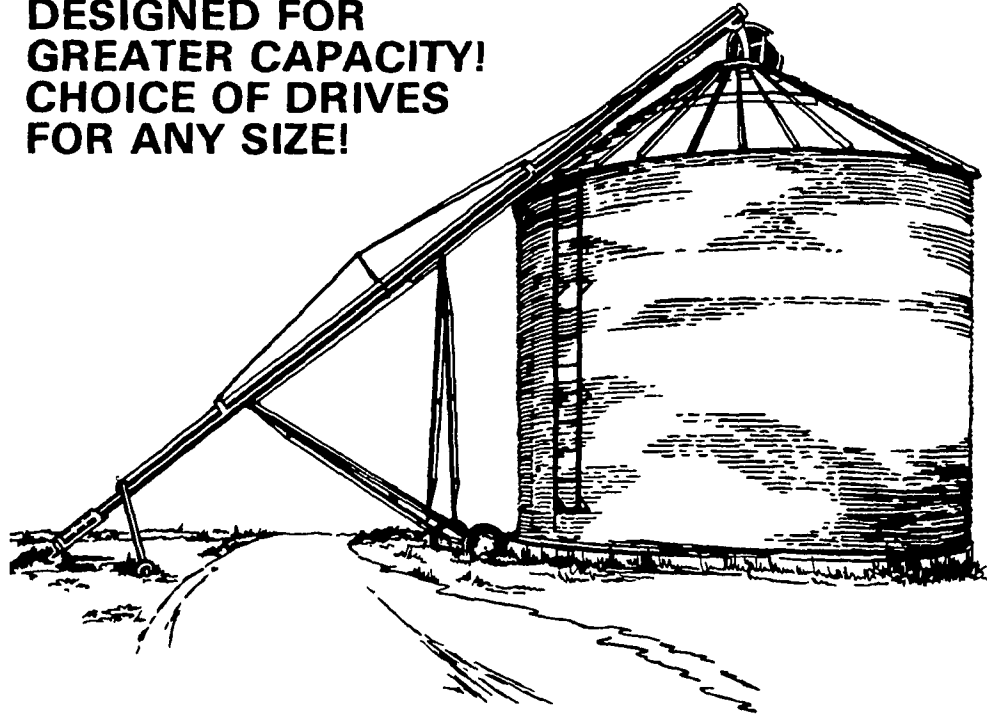

UNI COMBINE

big capacity with bean/grain platform
... and with 3 or 4-row cornhead!

With the revolutionary new FAS-TACH feeder house, you can switch from corn head to grain platform in minutes... no lifting, no wedging, no special tools required! With a new 13 or 16 foot Uni Bean-Grain Platform you can cut soybean field losses up to 25%!

UNI SHELLER

... up to 600 bushels per hour!

Big capacity and "seed-corn-gentle," the Avco New Idea Uni Sheller is built for harvesting in all kinds of field conditions! See it today!

MOVE SHELLED CORN OR SMALL GRAIN FAST!

NEW IDEA 196 & 198 AUGER ELEVATORS
DESIGNED FOR
GREATER CAPACITY!
CHOICE OF DRIVES
FOR ANY SIZE!

You'll like New Idea's all-purpose auger elevator with the big capacity for high-or-low-moisture corn, milo, oats, wheat, barley, soybeans and other free flowing grain. Choose from 27 to 60 foot lengths. You'll get delivery heights from 17 to 41 feet at a 45 degree operating angle.