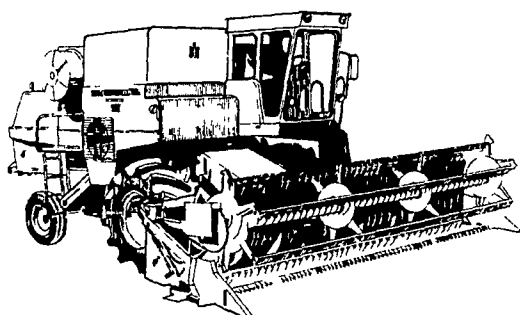

NEW AND USED COMBINES WAIVER OF FINANCE TILL June 1, 1978

NEW IH COMBINES IN STOCK > (2) 915D Hydro's
815D Hydro
715D Hydro