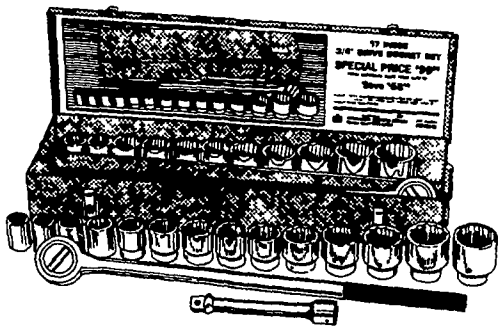

Hand Tool SALE! SALE! SALE!

• Special prices! • Limited time offer... act now! • Every International tool is unconditionally guaranteed against defects in material or workmanship. If a tool breaks in normal use, return it to your IH dealer for a free replacement.

17 piece 3/4" Drive Socket Set

Special $99.95
Regular $168.38
(Total individual piece price)
Savings $68.43
Save 41%

Contents—Fourteen 3/4" drive regular length sockets (7/8, 15/16, 1, 1-1/16, 1-1/8, 1-1/4, 1-5/16, 1-3/8, 1-7/16, 1-1/2, 1-11/16, 1-3/4, 1-7/8, 2); 8" extension, 24" reversible ratchet, sturdy metal box