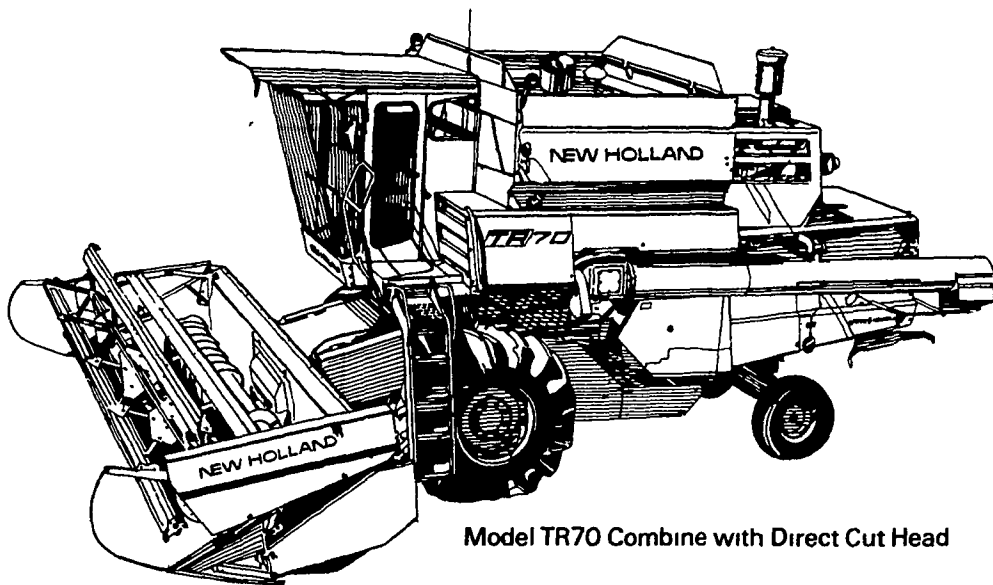

Your nearby Sperry New Holland dealer is ready to serve you.

See him first for all of your harvesting and materials handling needs.

Model 315 Hayliner Baler

Box Spreader Line

Model TR70 Combine with Direct Cut Head

355 Grinder-Mixer

Model 770 Harvester with Ear-Corn Snapper Head

Model 1012 Automatic Bale Wagon

Model 479 Haybine Mower Conditioner

Model L-225 Utility Loader

FREE FINANCE on Sperry New Holland combines, hay tools and forage equipment till March 1, 1978