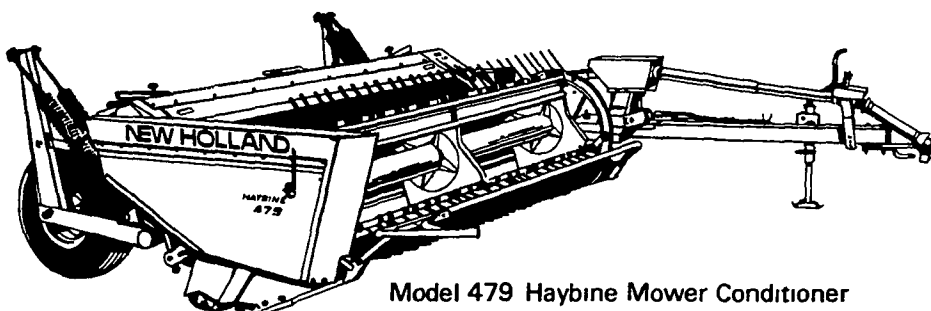

Your nearby Sperry New Holland dealer is ready to serve you.

See him first for all of your harvesting and materials handling needs.

Model 315 Hayliner Baler

Box Spreader Line

Model TR70 Combine with Direct Cut Head

355 Grinder-Mixer

Model 770 Harvester with Ear-Corn Snapper Head

Model 1012 Automatic Bale Wagon

Model 479 Haybine Mower Conditioner

Model L-225 Utility Loader

FREE FINANCE on Sperry New Holland combines, hay tools and forage equipment till March 1, 1978