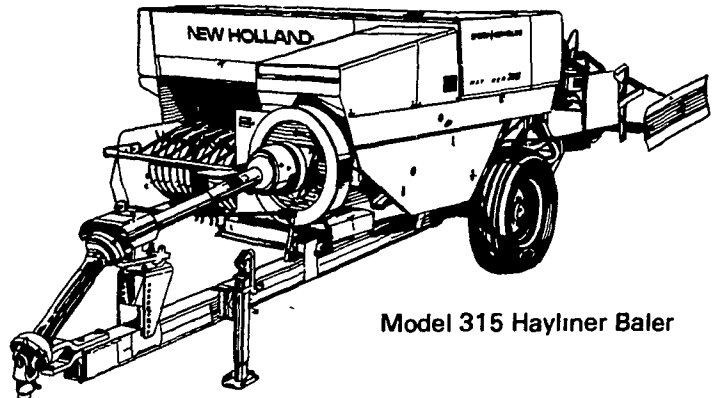

Your nearby Sperry New Holland dealer is ready to serve you.

See him first for all of your harvesting and materials handling needs.

Model 315 Hayliner Baler

Box Spreader Line

Model TR70 Combine with Direct Cut Head

355 Grinder-Mixer

Model 770 Harvester with Ear-Corn Snapper Head

Model 1012 Automatic Bale Wagon

Model 479 Haybine Mower Conditioner

Model L-225 Utility Loader

FREE FINANCE on Sperry New Holland combines, hay tools and forage equipment till March 1, 1978