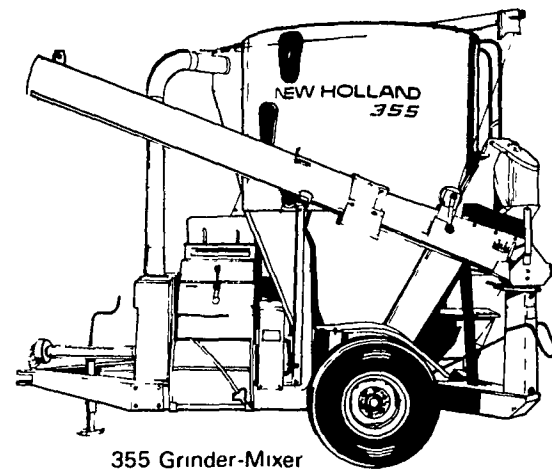

Your nearby Sperry New Holland dealer is ready to serve you.

See him first for all of your harvesting and materials handling needs.

Model 315 Hayliner Baler

Box Spreader Line

Model TR70 Combine with Direct Cut Head

355 Grinder-Mixer

Model 770 Harvester with Ear-Corn Snapper Head

Model 1012 Automatic Bale Wagon

Model 479 Haybine Mower Conditioner

Model L-225 Utility Loader

FREE FINANCE on Sperry New Holland combines, hay tools and forage equipment till March 1, 1978