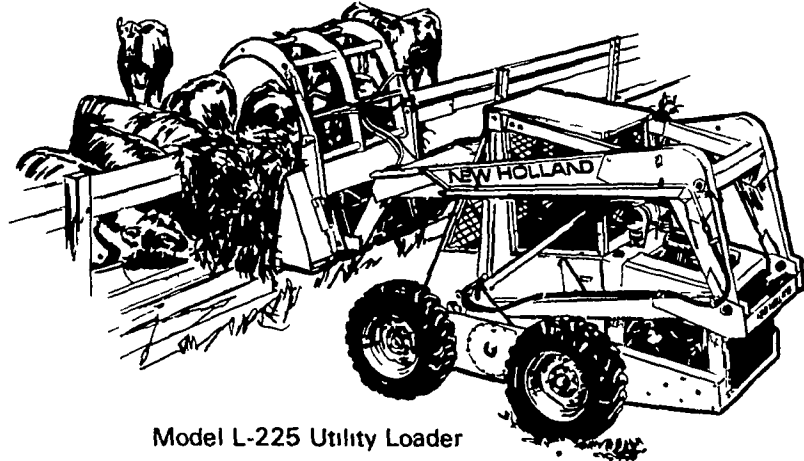

Your nearby Sperry New Holland dealer is ready to serve you.

See him first for all of your harvesting and materials handling needs.

Model 315 Hayliner Baler

Box Spreader Line

Model TR70 Combine with Direct Cut Head

355 Grinder-Mixer

Model 770 Harvester with Ear-Corn Snapper Head

Model 1012 Automatic Bale Wagon

Model 479 Haybine Mower Conditioner

Model L-225 Utility Loader

FREE FINANCE on Sperry New Holland combines, hay tools and forage equipment till March 1, 1978