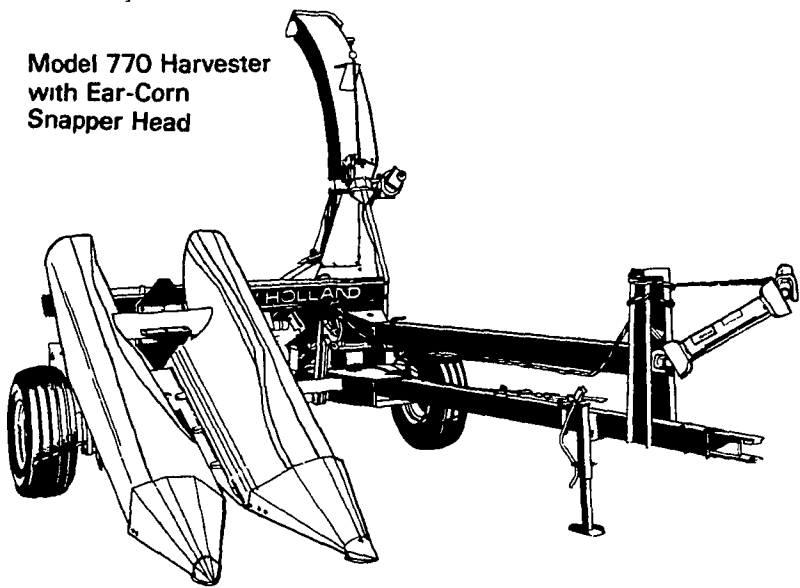

Your nearby Sperry New Holland dealer is ready to serve you.

See him first for all of your harvesting and materials handling needs.

Model 315 Hayliner Baler

Box Spreader Line

Model TR70 Combine with Direct Cut Head

355 Grinder-Mixer

Model 770 Harvester with Ear-Corn Snapper Head

Model 1012 Automatic Bale Wagon

Model 479 Haybine Mower Conditioner

Model L-225 Utility Loader

FREE FINANCE on Sperry New Holland combines, hay tools and forage equipment till March 1, 1978