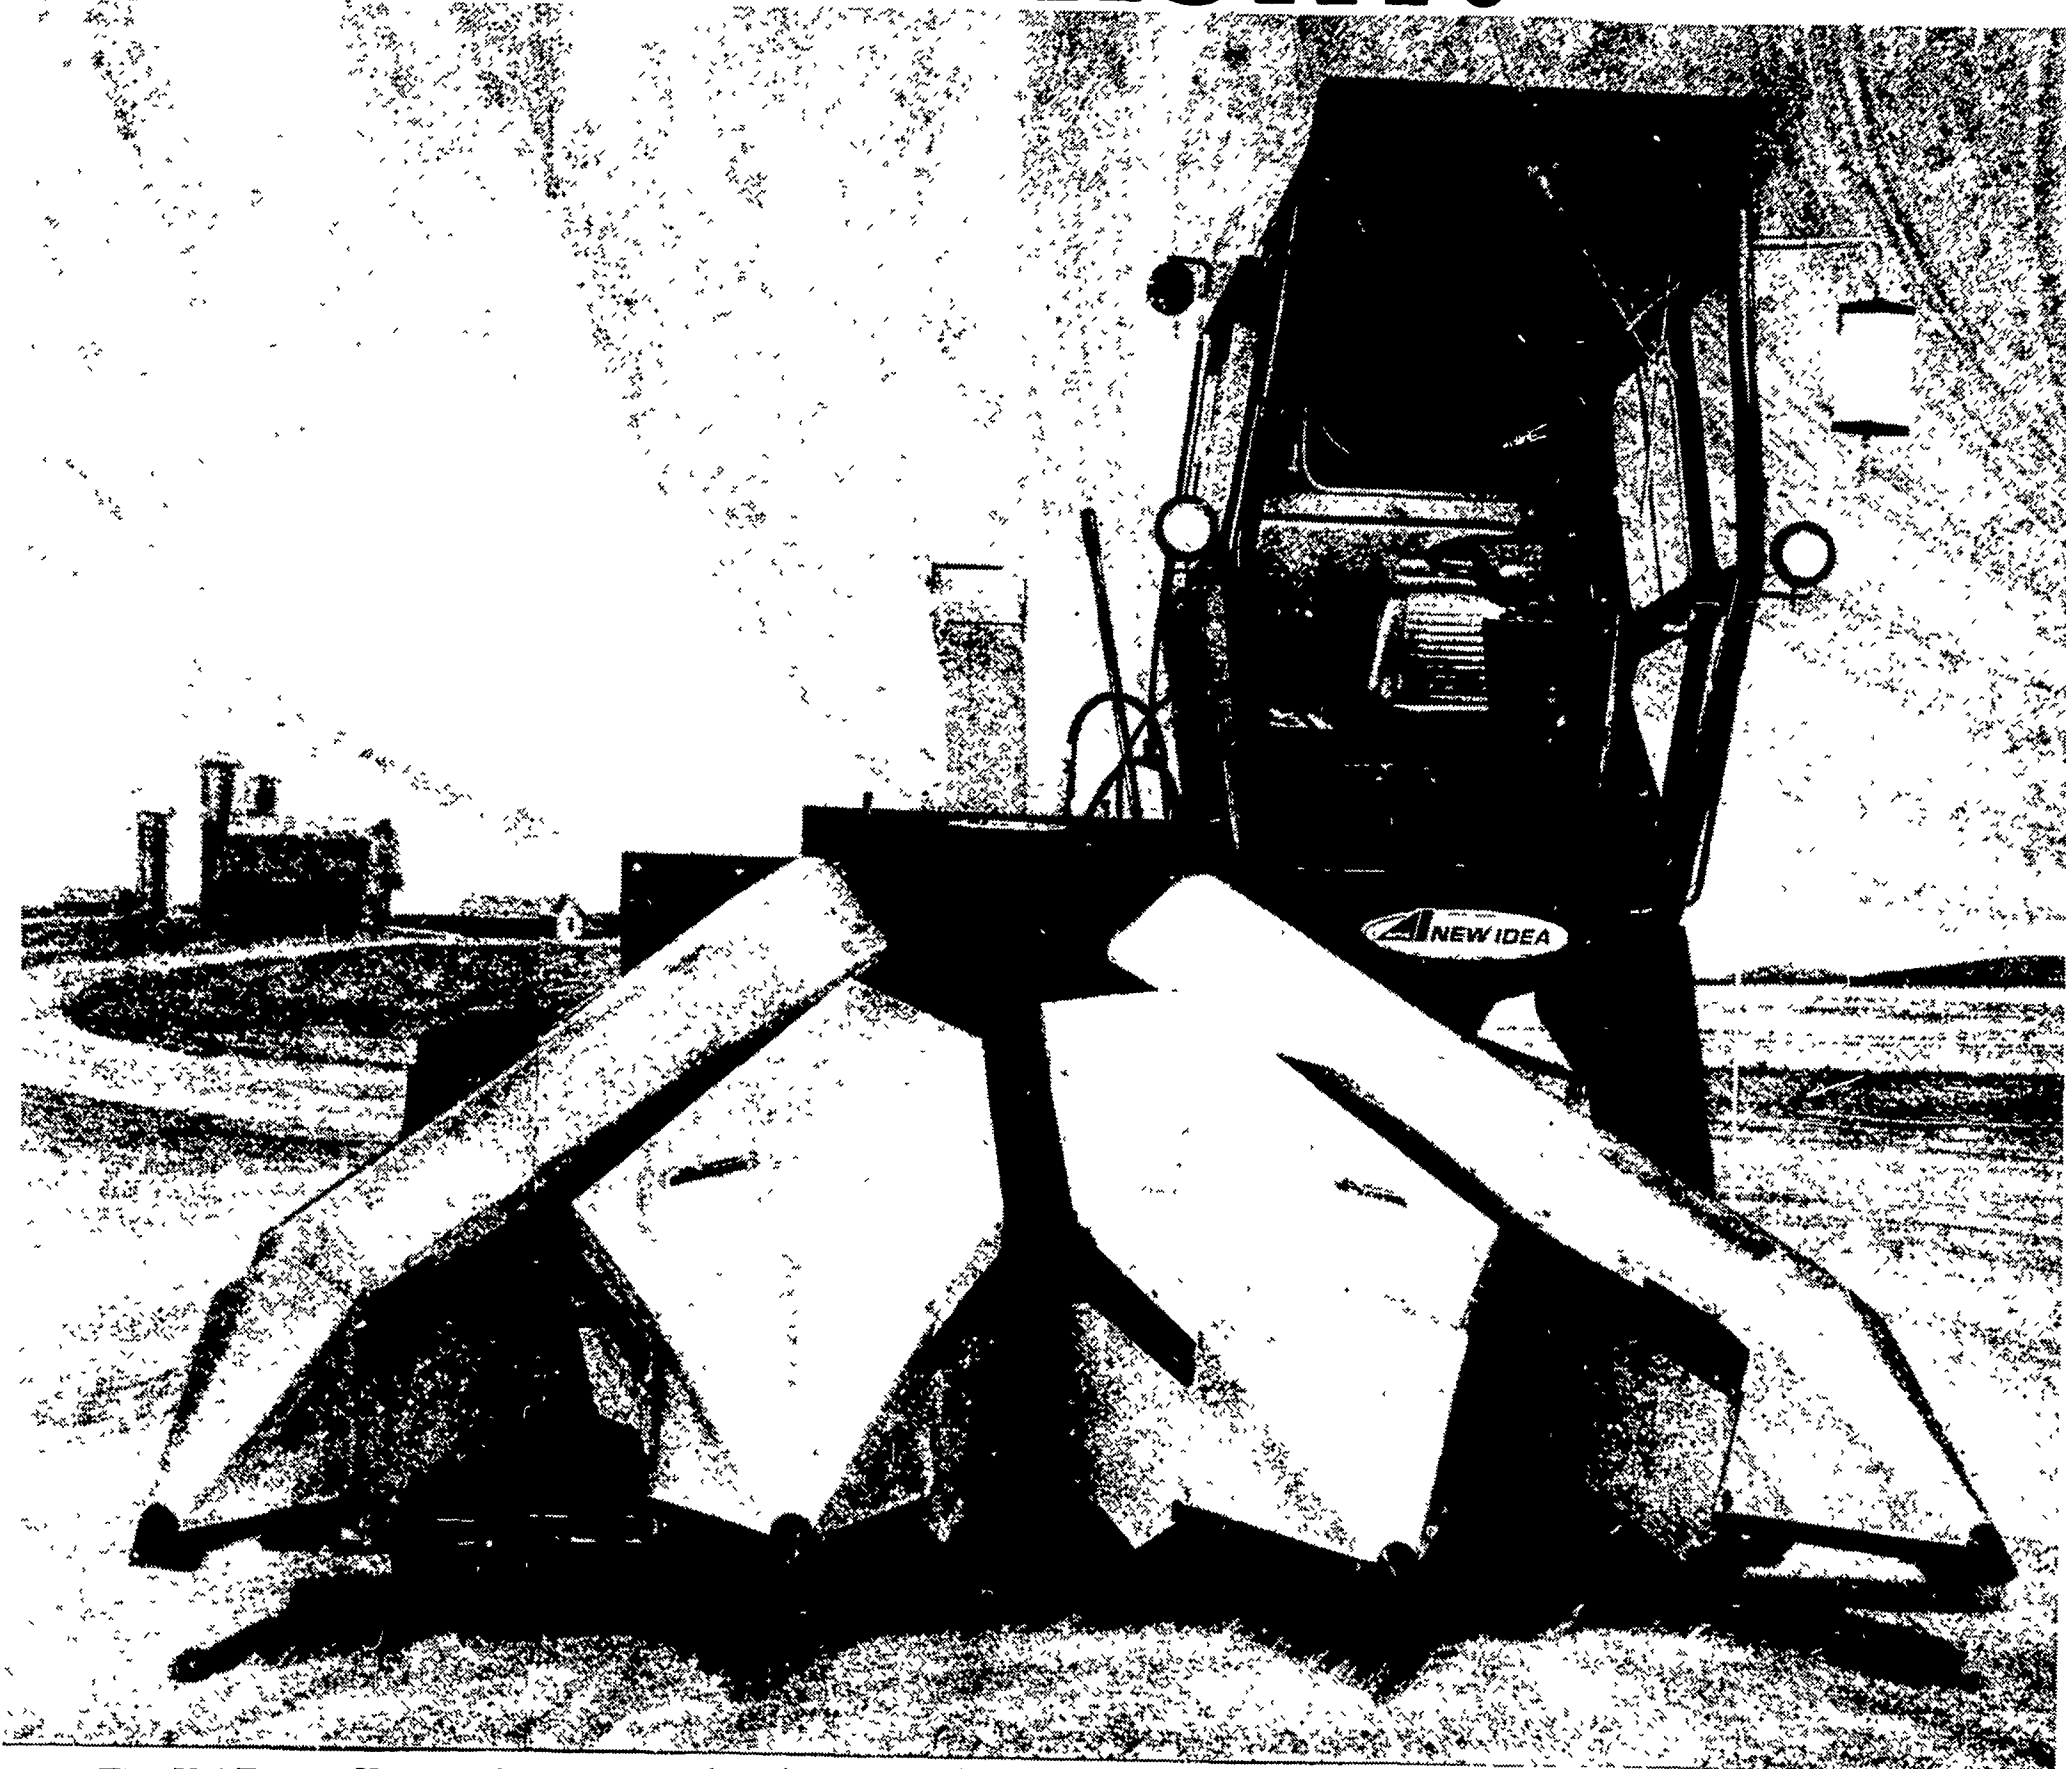

UNIQUE VERSATILITY OUT FRONT:

The Uni Forage Harvester's got super chopping power for sure, and something more, too — the **only** forage harvester row crop head that gathers any 3-row spacing, 28 to 40 inches, without adjustment!

No one else offers the unique versatility of the 768 Wide/Narrow row crop head. And no one else offers Uni Superchopper versatility—the kind of versatility that makes Uni the most popular self-propelled forage harvester around. Big field, non-stop chopping power comes from the new Diesel Uni Power Units—up to 175 brake horsepower, Hydrostatic Drive, and optional powered rear guide wheels for extra traction and control in all field conditions. They have the comfort and convenience features (like optional air conditioning) that make even the longest job a “no-sweat” event. And a clean-sweeping windrow pick-up and economical 2-row wide row crop head are also available.