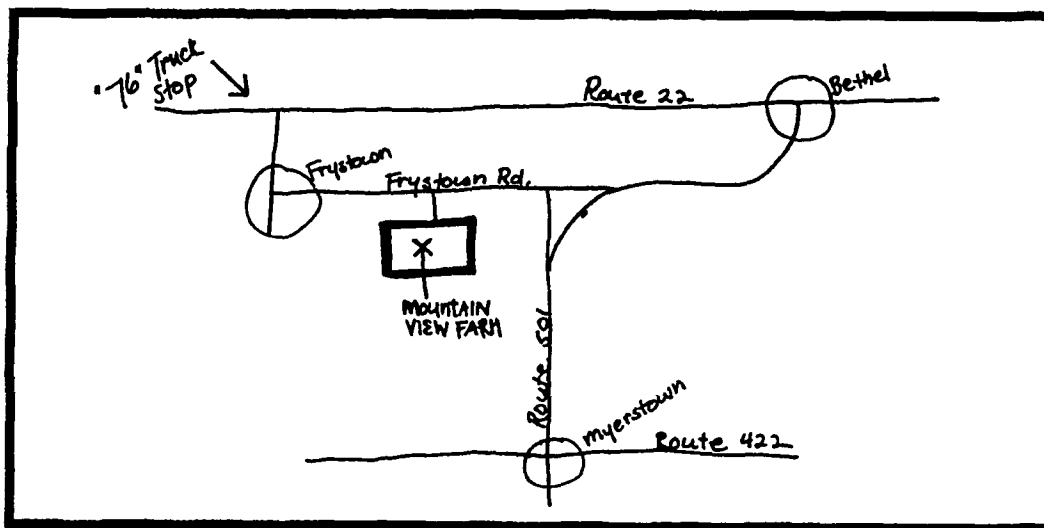

**SWINE SERVICE SPECIALISTS
MOUNTAIN VIEW FARM
JOEL HABEGGER
AND
PENNFIELD CORPORATION**

INVITE YOU
TO ATTEND

OPEN HOUSE

SEE THE
**HOUSING EQUIPMENT FOR A
FARROW TO FINISH HOG OPERATION
BUILT BY SWINE SERVICES
SPECIALISTS OF LYONS, NEBRASKA**

★ ——— ★ ——— ★
**THIS IS A COMPLETELY AUTOMATED
AND ENVIRONMENTAL CONTROLLED OPERATION
FOR 460 SOWS FROM FARROW TO FINISH.**
★ ——— ★ ——— ★

FRIDAY, JULY 15, 10 A.M. TO 4 P.M.

Innovators in Confinement Design • Equipment • Breeding Stock
Box 555
LYONS, NEBRASKA 68038

711 Rohrerstown Rd., Lancaster, Pa. 17604
Local Calls Lancaster 299-2561 Red Lion 244-4511
Toll Calls in 717 and 215 areas, Dial Free 800-732-0467