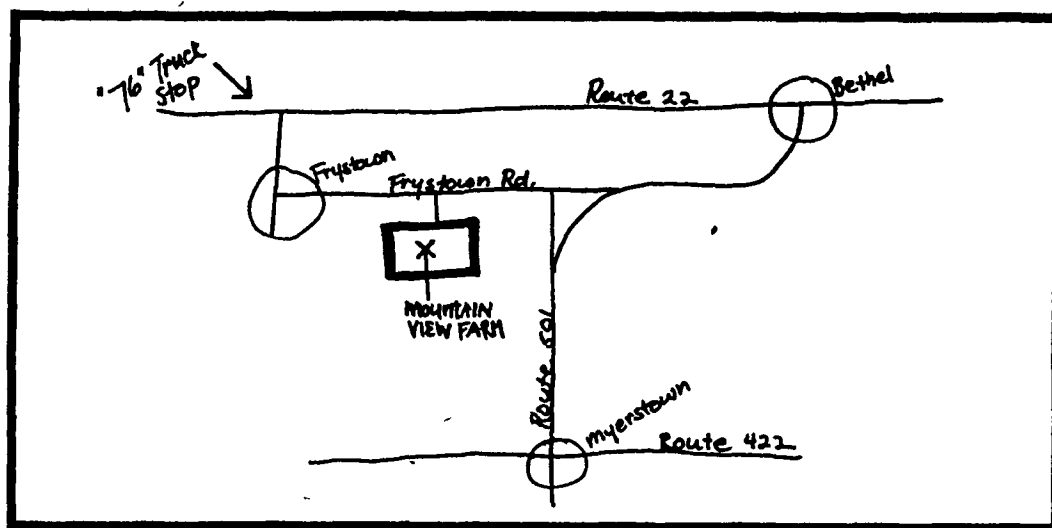

**SWINE SERVICE SPECIALISTS
MOUNTAIN VIEW FARM
JOEL HABEGGER
AND
PENNFIELD CORPORATION**

— INVITE YOU —
TO ATTEND

OPEN HOUSE

SEE THE
**HOUSING EQUIPMENT FOR A
FARROW TO FINISH HOG OPERATION
BUILT BY SWINE SERVICES
SPECIALISTS OF LYONS, NEBRASKA**

★ THIS IS A COMPLETELY AUTOMATED
AND ENVIRONMENTAL CONTROLLED OPERATION
FOR 460 SOWS FROM FARROW TO FINISH.
★

FRIDAY, JULY 15, 10 A.M. TO 4 P.M.

Innovators in Confinement Design • Equipment • Breeding Stock
Box 555
LYONS, NEBRASKA 68038

pennfield corporation

711 Rohrerstown Rd., Lancaster, Pa. 17604
Local Calls Lancaster 299-2561 Red Lion 244-4511
Toll Calls in 717 and 215 areas, Dial Free 800-732-0467