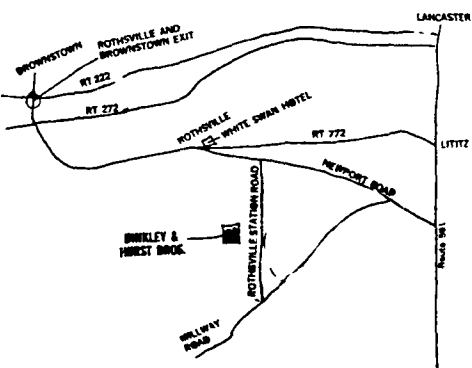

NEW GEHL EQUIPMENT

Special Discount on a New 9 ft. Gehl Mower Conditioner. Call for a Free Demonstration

- Model No.'s 700 & 800 harvesters
- Forage boxes
- FB99 twin rotor blowers
- Running gears, all sizes
- Grinder-Mixers, 95 & 120 models

FLAIL CHOPPERS IN STOCK

Special Discount on
BALER TWINE
9,000 or 10,000 Ft. \$11.95 ea.
1 to 20 Bales
Over 20 bales \$10.95 ea.

NOTICE

Don't look any further for Gehl
Corn and Forage Harvest Equipment
WE HAVE IT