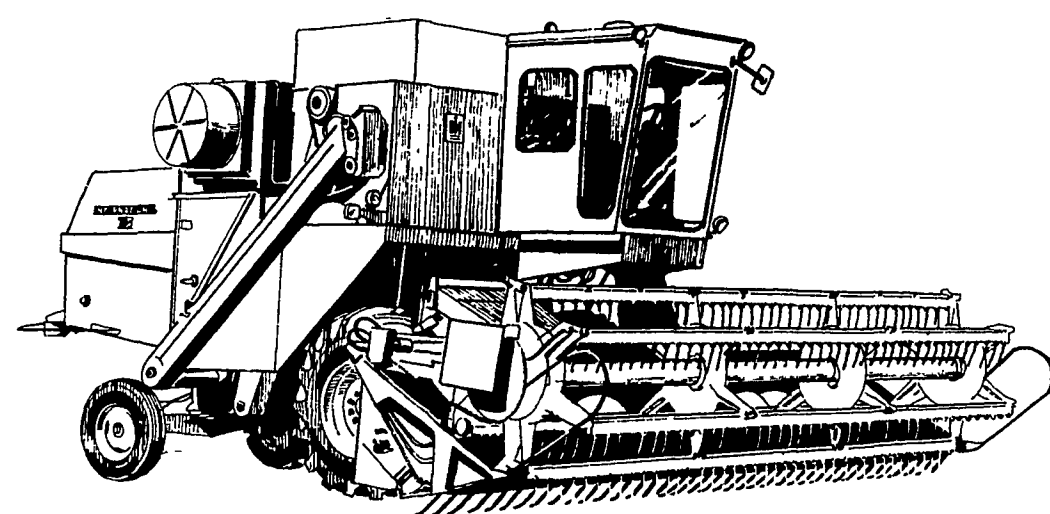

Anderson Automatic Medicator for medication of Poultry & Livestock drinking water. Accurate, Reliable Failsafe & Trouble Free.
 Hiestand Distributor, R1, Marietta, PA 717-426-3266

For Sale - Model 101 John Deere one row mounted corn picker. Attachments to fit John Deere A, B, 50, 60, 2010 and 3010, Farmall H & M Tractors. Excellent condition, under roof, Price \$450. 215-346-7340.

FARM EQUIPMENT

For Sale - 25 hp international power unit clutch and reduction gear good condition, \$200 or offer. Ph: 717-354-8001.

For Sale - Pump, Bean high pressure, model cyl., good condition, Lester Hess, 800 Mt. Rd., Lebanon, Pa 71 8018.

For Sale - John Bean 2 row potato harvester, good condition. 717-786

For Sale - NH 1880 propelled forage harv with 3-row corn silage Excellent condition with hrs. Phone 717-426-3135.

COMBINES

USED EQUIPMENT: