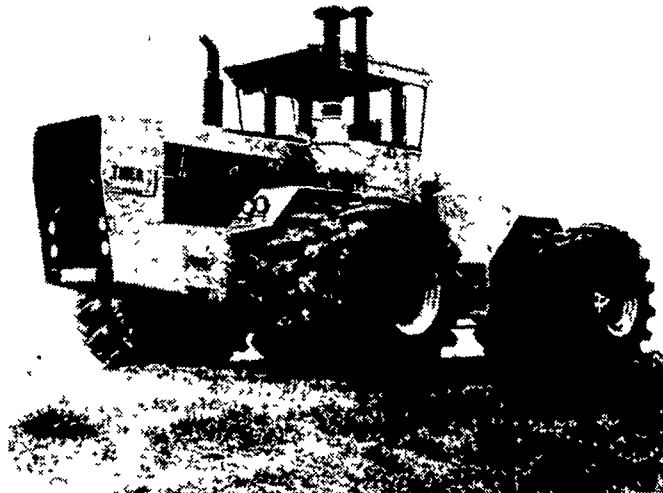

Pleasant Valley Rd. RD2
Ephrata, PA (717) 733-7968

ALTERNATOR

Designed exclusively for center pivot irrigation applications, a new alternator is now available from Fidelity Electric Company. The special center pivot irrigation alternator offers many features not found or available in more conventional units.

Available in three models, the IS-10 provides 10KW, 3 phase or 15KW single phase output; the IS-12 provides

12KW, three phase or 15KW, single phase output; the IS-15 provides 15KW, three phase or 20KW, single phase operation. Any of the alternator models can be operated at single or three phase simply by throwing a convenient switch. The unit features a 1-3/8 inch shaft and can be easily fitted with a PTO gear box.

450 HP TRACTOR

A new 450 hp four-wheel-drive tractor - the Tiger ST-450 - has been introduced by Steiger Tractor, Inc., Fargo, N.D. The units is the world's most powerful mass-produced farm tractor. It can chisel plow 45 acres or more per hour, according to company engineers. The Steiger Tiger ST-450 is powered by a turbocharged and aftercooled Cummins 1150 cubic inch engine, which delivers 350 horse power to the draw bar, according to manufacturer's estimate. The six-speed manual power-shift transmission can produce an infinite range of working ground speeds up to 15 miles per hour. A wide range of convenience features are standard, including a CB radio, and digital clock with lapsed time meter.