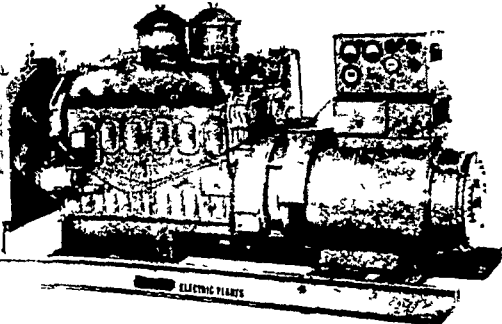

READ LANCASTER FARMING
FOR FULL MARKET REPORTS

WHAT'S NEW

Electric Generating Systems
Built to Your Specifications
Manual or Automatic
L. P. Gas - Diesel - Gasoline

Sales - Service

Martin Electric Plants

Isaac W. Martin, Owner

Available in three models, the IS-10 provides 10KW, 3 phase or 15KW single phase output; the IS-12 provides

12KW, three phase or 15KW, single phase output; the IS-15 provides 15KW, three phase or 20KW, single phase operation. Any of the alternator models can be operated at single or three phase simply by throwing a convenient switch. The unit features a 1-3/8 inch shaft and can be easily fitted with a PTO gear box.

Each alternator is designed and built to provide one hp per KW motor starting capacity. Special patented bearing system with oversize precision ball-bearings assures long life at continuous duty operation. For complete details and the name of the nearest farm equipment dealer, write to Fidelity Electric Company, Inc., 332 North Arch Street, Lancaster, Pa. 17603.

450 HP TRACTOR

A new 450 hp four-wheel-drive tractor - the Tiger ST-450 - has been introduced by Steiger Tractor, Inc., Fargo, N.D. The units is the world's most powerful mass-produced farm tractor. It can chisel plow 45 acres or more per hour, according to company engineers. The Steiger Tiger ST-450 is powered by a turbocharged and aftercooled Cummins 1150 cubic inch engine, which delivers 350 horse power to the draw bar, according to manufacturer's estimate. The six-speed manual power-shift transmission can produce an infinite range of working ground speeds up to 15 miles per hour. A wide range of convenience features are standard, including a CB radio, and digital clock with lapsed time meter.