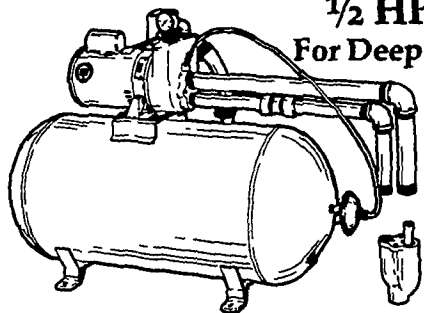

Temper Rib Aluminum Roofing Square

\$24.88

Choose Temper Rib for your next building. Aluminum forms a strong, durable, maintenance-free roofing. Each sheet is 37 7/8" wide. #12380

5V Crimp Galvanized Roofing #12450 \$26.88

1/2 HP Water Pump For Deep or Shallow Wells

\$159.97

Includes 30 Gal. Steel Tank

Keep any area dry with this unit — or use it for irrigation, livestock watering or to supply water for the home. Capable of raising water from depths up to 120 feet with its strong half-horsepower motor. Easy to install. Ideal for compact installation. #25742