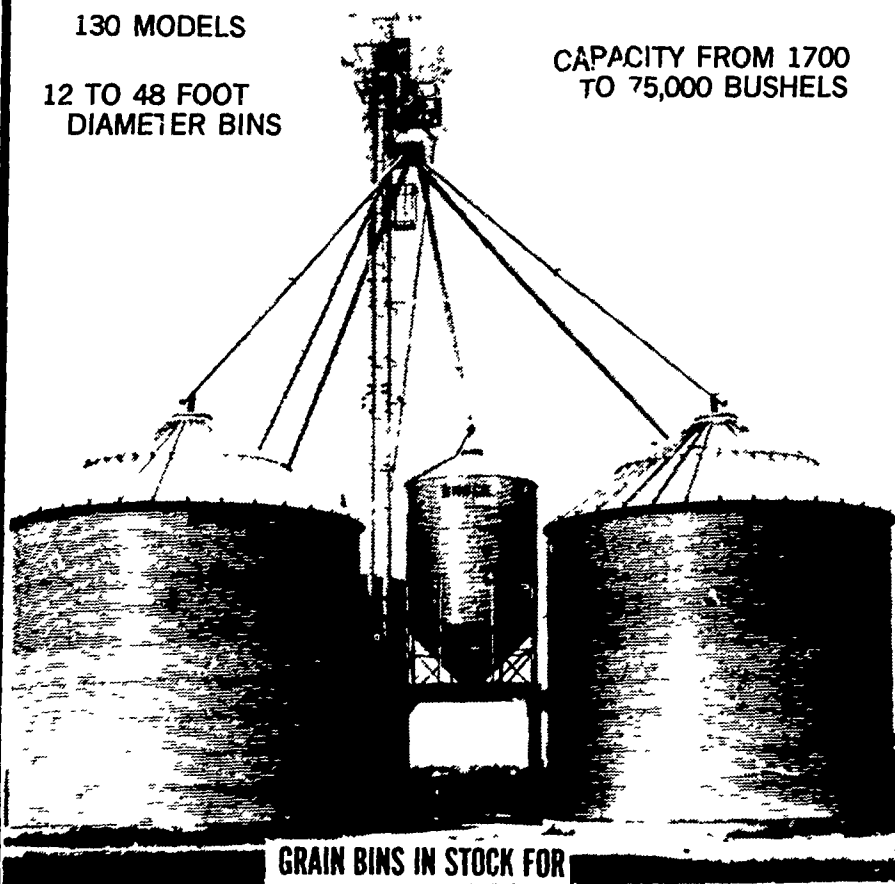

THE AMERICAN MICHELIN WANTS YOU
**MICHELIN -
THE BEST FOR LESS**

LIMITED QUANTITIES AVAILABLE

**FREE MOUNTING-
FREE BALANCING
ON PASSENGER TIRES**

BIG HUB TIRE SERVICE

Phone 354-4931

1 Mile West of Blue Ball On Rt. 322

BROCK GRAIN BINS AND FEED BINS

130 MODELS

12 TO 48 FOOT
DIAMETER BINS

CAPACITY FROM 1700
TO 75,000 BUSHELS

GRAIN BINS IN STOCK FOR
IMMEDIATE DELIVERY

AERATE YOUR GRAIN ONE OF TWO WAYS

CHANNEL LOCK FLOORING
20% MORE DRYING EFFICIENCY
WITH AIR-FLOW CHANNEL-LOCK FLOORS