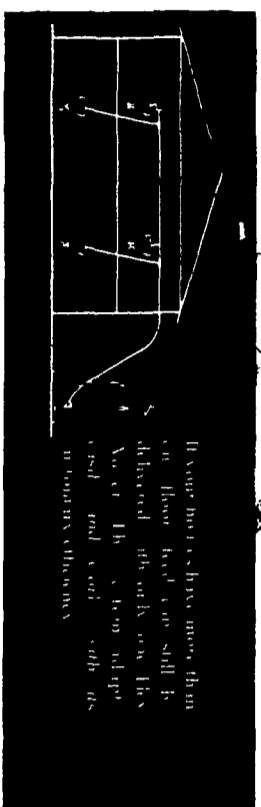

Round-pan feeding system

Model C Feeder Pan
Cut-A-Way
The Chore-Time Feeder Pan is a revolutionary new design in poultry feeding. It is a single, one-piece, straight-line pan that is easy to install and maintain. It is the only pan that can be used in any type of poultry house.

Model C Feeder Pan Cut-A-Way

The Chore-Time Feeder Pan is a revolutionary new design in poultry feeding. It is a single, one-piece, straight-line pan that is easy to install and maintain. It is the only pan that can be used in any type of poultry house.

Power Lift Suspension system

CHORE-TIME'S POWER LIFT SUSPENSION SYSTEM is a revolutionary new design in poultry feeding. It is a single, one-piece, straight-line suspension system that is easy to install and maintain. It is the only suspension system that can be used in any type of poultry house.

*Multiple floors?

One Flex Auger!

If your birds have more than one floor, feed can still be delivered. The Flex Auger is designed to be used in any type of poultry house.

● SALES

● INSTALLATION

● SERVICE