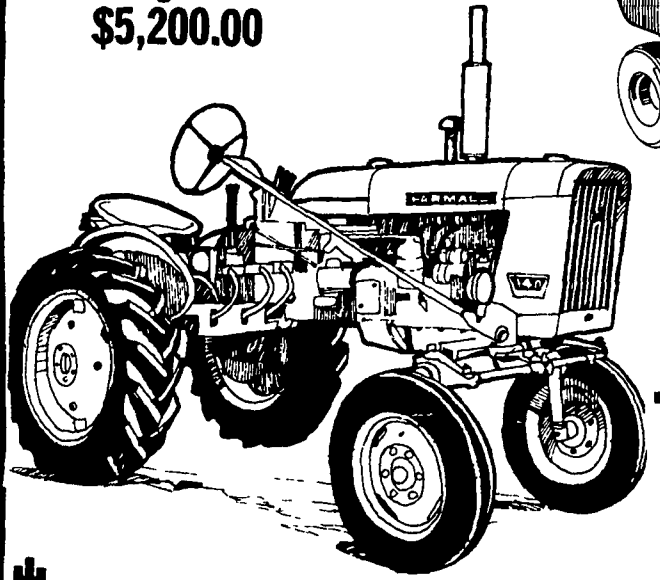

We've only just begun

Hisex wins Poultry Tribune trophy for highest net income in the U.S.D.A. - A.R.S. Summary of Random Sample Tests (1975-76).

HISEX . . .
a great way to go in '77!

L & L HATCHERY OF LANCASTER, INC.

Box 181C RD4
Manheim, Pa. 17545
Russell A. Mease, Pres.
Phone (717) 665-7014 (717) 626-8257

BUY YOUR HAY MACHINE NOW AND SAVE

241 Big Roll Baler \$5,200.00

990 mower conditioner 9 foot Only \$3,650.00

445 CUSTOM BALER \$4,660.00

SPECIAL FARMALL 140 WITH CULT. ONLY \$4688.00

Hi-POWER LINE PRODUCTS

CUB LOBOY SALE

The Cub 185 Lo-Boy—the professional's choice Dependable 18 5 hp, water-cooled engine Low (49" high) profile makes it one of the most stable tractors around. Independent rear PTO and hydraulic lift Operates 60" mower and other attachments

Now only **\$4,100.00** WITH MOWER

400 CYCLO PLANTER 6 ROW only \$6,290.00

INCLUDES- DRY FERTILIZER UNIT INSECTICIDE UNITS AND SEED FLOW MONITOR

R. S. HOLLINGER & SON INC.

113 West Main Street, Mountville
INTERNATIONAL QUALITY PARTS
FACTORY TRAINED SERVICEMEN