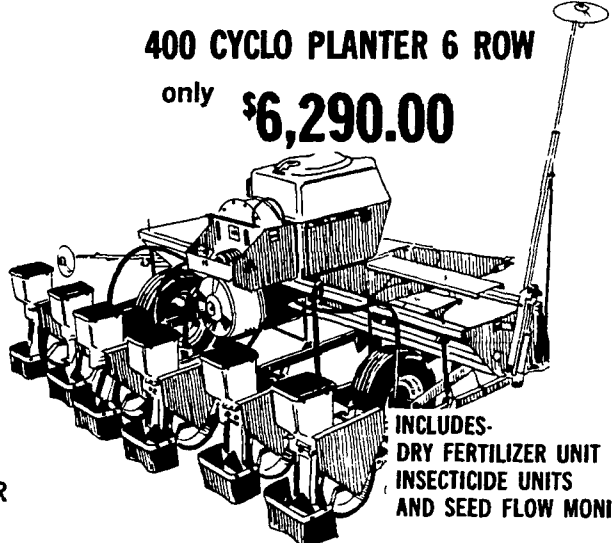

Box 181C RD4
Manheim, Pa. 17545
Russell A. Mease, Pres.
Phone (717) 665-7014 (717) 626-8257

BUY YOUR HAY MACHINE NOW AND SAVE

241 Big Roll Baler \$5,200.00

990 mower conditioner 9 foot Only \$3,650.00

445 CUSTOM BALER \$4,660.00

SPECIAL FARMALL 140 WITH CULT. ONLY \$4688.00

Hi-POWER LINE PRODUCTS

CUB LOBOY SALE

The Cub 185 Lo-Boy—the professional's choice Dependable 18 5 hp, water-cooled engine Low (49" high) profile makes it one of the most stable tractors around. Independent rear PTO and hydraulic lift Operates 60" mower and other attachments

Now only **\$4,100.00** WITH MOWER

400 CYCLO PLANTER 6 ROW only \$6,290.00

INCLUDES- DRY FERTILIZER UNIT INSECTICIDE UNITS AND SEED FLOW MONITOR

R. S. HOLLINGER & SON INC.

113 West Main Street, Mountville
INTERNATIONAL QUALITY PARTS
FACTORY TRAINED SERVICEMEN