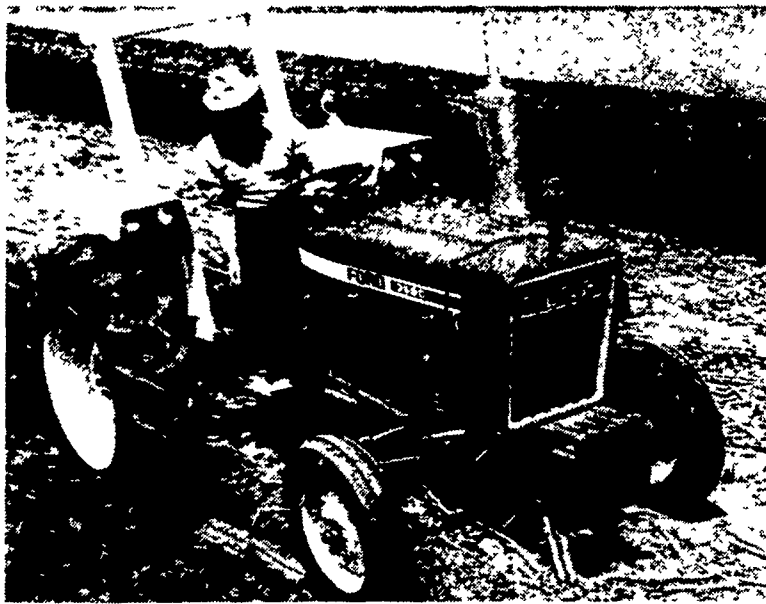

SALES & SERVICE

GRUMELLI'S FARM SERVICE

Quarryville, Pa. 17566
Phone (717) 786-7318

For Rental & Service in the Honeybrook Area contact Ben M. Stoltzfus (215) 273-3691

MORE GOOD NEWS FROM LANCASTER FORD TRACTOR Ford 2600 and 3600

EFFECTIVE IMMEDIATELY AND CONTINUING THROUGH APRIL 30, FORD IS OFFERING THE FOLLOWING REBATES: AND WE'RE PASSING THE SAVINGS ON TO YOU.

1. Model 2600..... \$300.00
2. Model 3600..... 350.00

THESE ARE THE MOST POPULAR SELLING MODELS IN THE FORD TRACTOR LINE HERE IN THE EAST.