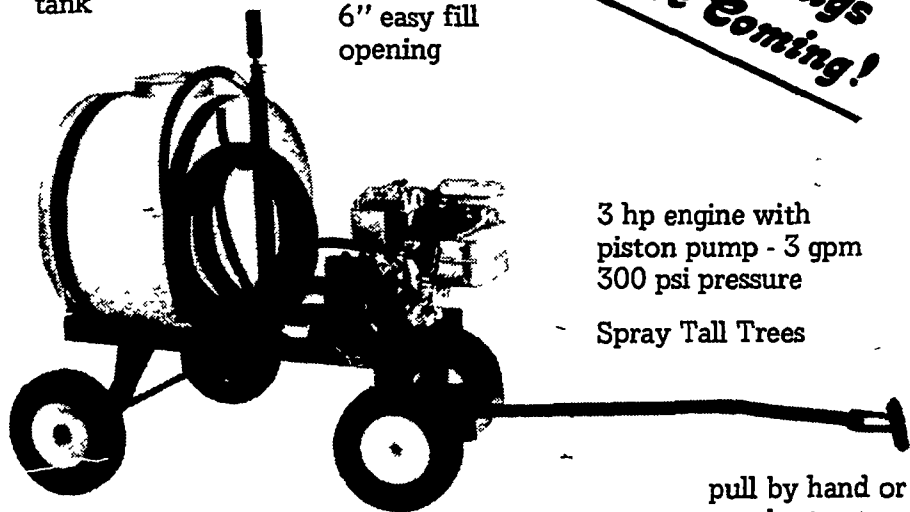

"By keeping excess milk in the Federal Order No. 4 area," Barry said, "prices to farmers for milk will remain stable, with level prices assured during periods of both short and excess supply. Price stabilization also will go a long way toward keeping farmers in the dairy business, a problem with which the entire industry has been faced."

"An assured supply of milk from farmers will, in turn, help keep prices to consumers stabilized," he emphasized.

Barry termed the concept of a marketing cooperative for dairy cooperatives "a progressive step forward for the cooperative movement." It is in line with the Federal Order system where supply is pooled to assure the best

possible use of milk at a fair price to the farmer and ultimately to the consumer.

"It also puts to the most efficient use an existing cheese conversion plant to provide processing facilities for excess milk," he added.

MAMMA will be under management of an Advisory Committee composed of the general manager of each participating cooperative. C. Irvin Horrocks, Jr., of the Maryland & Virginia Milk Producers Association, has been named chairman of the Advisory Committee.

Responsibility for manufacturing operations will be retained by Lehigh Valley Cooperative Farmers.

Know Where the Activities Will Be?
Read the Farm Women Calendar.

MIGHTY MAC A Better Sprayer

22 or 50 gal. polyethylene tank

6" easy fill opening

The Bugs Are Coming!

3 hp engine with piston pump - 3 gpm
300 psi pressure

Spray Tall Trees

pull by hand or tow by tractor

- 4 wheel stability
- 25' of hi pressure hose and spray gun
- return line agitation

A quality sprayer for lawns, small orchard use, gardens. Why settle for less. Versatile and easy to operate.

GEHMAN BROS.

SALES and SERVICE

1 Mile North of Terre Hill on Route 897
East Earl, R.D.1, Pa. Phone 215-445-6272

LIQUID MANURE SPECIALISTS

PEARSON takes the work and waste out of manure . . . with **Better-Bilt Liquid Manure Systems** for hogs, dairy, beef and poultry.

• Two types of manure spreaders handle liquid, semi-liquid and heavy slurry fast and easy • Eight models, capacities up to 3150 gallons • Truck mounting optional for all models • Manure is spread over 35'-40' swath or injected into soil (up to 12") • Three PTO powered, heavy-duty pumps agitate and break up solid manure into massive slurry, pumps are reversed for filling spreader • Powerful mono pump is used in irrigation systems • Heavy-duty electric pump available

DISTRIBUTOR

WILLARD HAAS & SON

Klingerstown, Pa. 17941
717-425-3698