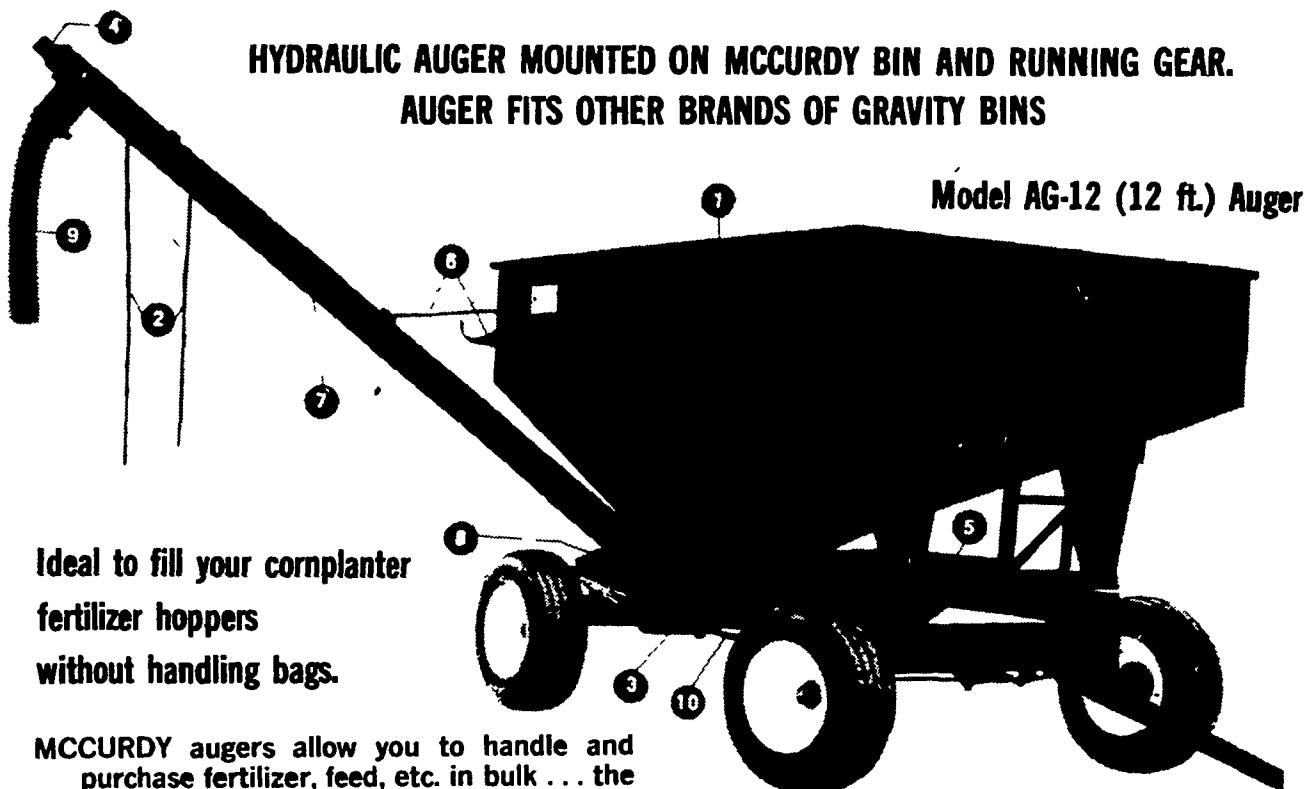

Model AG-12 (12 ft.) Auger

Ideal to fill your cornplanter fertilizer hoppers without handling bags.

MCCURDY augers allow you to handle and purchase fertilizer, feed, etc. in bulk... the most efficient and economical way.

CONSTRUCTION AND ADAPTABILITY FEATURES

1. For easy one-man operation, a winch is now included at no extra cost with all augers.
2. Handy durable, color-coded nylon rope pulls provide safe, easy On & Off control of auger.
3. Open hopper design permits flushing of entire tube and hopper with a garden hose.
4. Our hydraulic system will permit a capacity of up to 1,500 pounds of fertilizer per minute. Minimum volume from tractor 8 GPM.
5. Coupling head for hose to tractor.

6. Transport bracket and adjustable safety chain are standard equipment.
7. Auger tube is 16-ga. steel, 6" in diameter by 12' long, and will swing in a 180 degrees arc. Spiral flighting is 12-ga.
8. Auger can be detached by simply removing one nut and hose bracket. Ideal for use in a feed bin or truck.
9. New, durable 36" Neoprene spout is included as standard equipment.
10. 84" long hydraulic hoses with coupling are also included as standard equipment.

SALES & SERVICE

BINKLEY & HURST BROS.

133 Rothsville Station Rd. Lititz, PA 17543 Phone (717) 626-4705