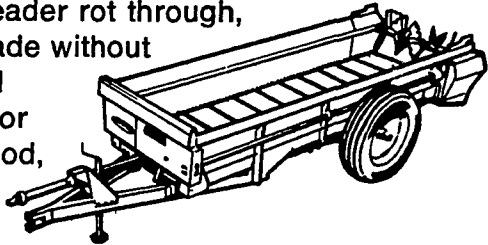

**New Idea's Manure Spreaders**

**New Idea warranty covers wood and labor. (It even pays the freight!)**

There's no double-talk with this warranty. In the unlikely event that any of the wood components in your New Idea Manure Spreader rot through, replacement will be made without cost to you, the original purchaser. No charge for labor, no charge for wood, no charge for freight. And this is in addition to the New Idea full year warranty on the spreader. Wood lasts longer! Can't rust!

**New Idea's Manure Spreaders**

**10-ton loads mean fewer trips.**

There's no need to spread as often as you do. Now you can spread 10 tons per trip — with New Idea's new 365-bushel manure spreader. You won't believe the capacity of this new heavyweight. New Idea's 10-ton spreader is as dependable and rugged as all New Idea spreaders. And it's backed by the Full Year Factory Warranty. The extra heavy-duty conveyor chain is guaranteed for 2 years. Plus the famous New Idea Warranty on Wood. And, this spreader not only has a Belleville spring-type slip clutch that protects the power train—it also features an exclusive "Conveyor Overload Protection System." Maybe now's the time to trade up to New Idea's new 10-ton — and save yourself some field trips.

*We make your job a little easier.*

**New Idea's Manure Spreaders**

**Wood can take it!**

That's why they use Penta treated clear yellow pine in every New Idea Spreader box.

Every New Idea spreader in the line has wood sides, bottom and end . . . because wood can take it. Wood battles against damage. Wood won't bend, can't rust . . . and fights corrosive acids better than any other spreader box material.