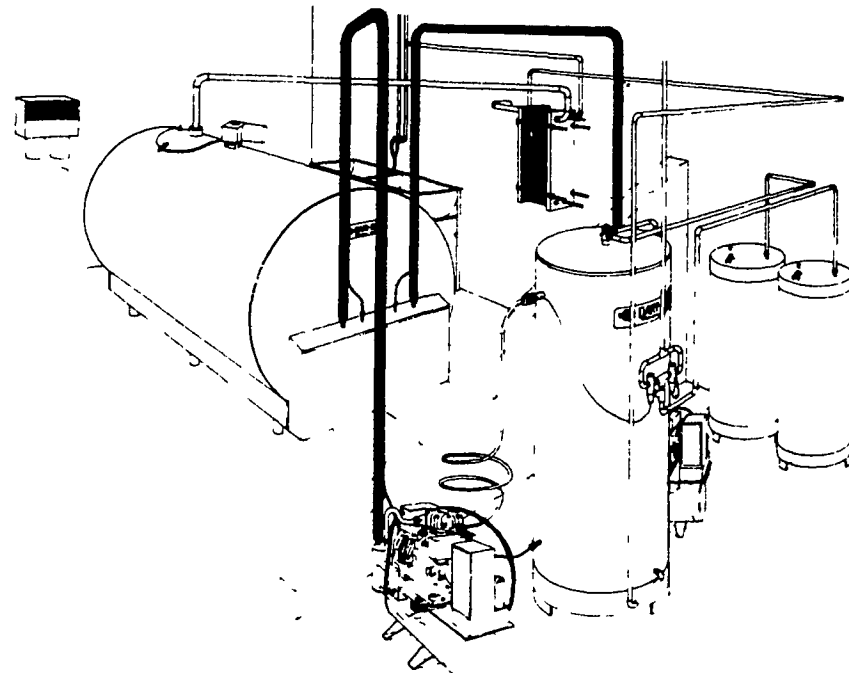

- Makes A Gallon Of 110 Degrees Water For Every Gallon Of Milk Cooled
- Stores 140 Gallons Of Hot Water Without Extra Storage Tanks
- Completely Eliminates Fan-Cooled Condensers
- Has Stainless-Steel Heat-Exchanger And Storage Sections For Maximum Corrosion Protection

SLURRY GUN

USE IN:

- ★ Dairy Systems
- ★ Calf Barns
- ★ Beef Lots
- ★ Swine Systems
- ★ Poultry Operations
- ★ Sewage Disposal
- ★ Removal of Sludge

Available For Truck Mount Spreaders or Your Present Farm Tank Spreader