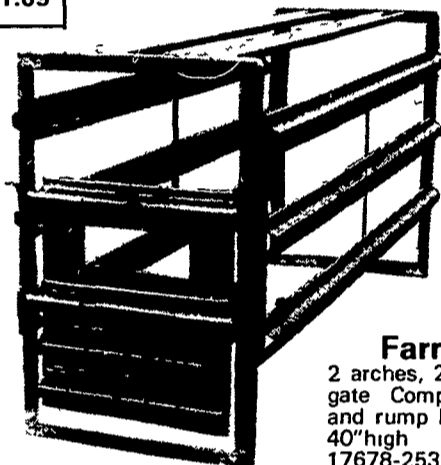

CENTRAL TRACTOR

CENTRAL TRACTOR

TWO LOCATIONS

LANCASTER, PA 1570 MANHEIM PIKE PHONE: 717-569-0111	CHAMBERSBURG, PA 1351 LINCOLNWAY EAST PHONE: 717-264-8282

STORE HOURS:
MON. THRU THURS. 8 A.M. - 5:30 P.M.
FRI. 8 A.M. - 8 P.M.
SAT. 8 A.M. - 5 P.M.

SALE PRICES GOOD THRU JAN. 15

We Reserve the right to limit quantities.

SALE 79¢
Windshield Wash
Anti-Freeze
1 Gallon. Reg. 1.19
18258-234

SALE $1.49
WD-40
Stop squeaks and free frozen or rusted parts
Provides rust protection
10854-090 Reg. 1.69

SAVE 17% SALE 29.99
5 1/2" Vise
Jaws open to 5" Swivel base with positive lock action Removable pipe jaws Weight 40 lbs
17651-112 . . . . . Reg. 35.49

SAVE 1.30 SALE 3.99
Grease Gun
Uses cartridge or bulk grease Can be filled with dispenser
9854-069 . . . . . Reg. 5.29

SALE SAVE 9.00 34.99
Mercury Vapor Light
Turns on at dusk and off at dawn Includes 30" support photo control, 175 watt lamp and hardware
28200-311 Reg. 43.99

ONLY 1.99
12" Flexible Grease Hose
Fits standard grease guns
12261-133

SAVE 10.00 SALE 59.99

SAVE 4.00 SALE 18.99
Air Operated Grease Gun
Recommended for use with air pressures from 75 to 150 lbs. Greasing pressure of 3,750 to 7,500 lbs
9859-069 . . . . . Reg. 22.99

SAVE 1.00 SALE 3.49
Jack Stand
Heavy duty 2 1/4" diameter round tubing Capacity 3,000 lbs
944-005 . . . . . Reg. 4.49 each

SALE SAVE 39¢ 17%
Grease Cartridges
Top quality, multi-service, Super-Lithium fiber grease
13999-272 . . . . . Reg. .47 each

SAVE 7.00 SALE 37.99
3"x8" Hydraulic Cylinder
Double acting with hard chromed shafts. Up to 2500 psi 3" bore, 8" stroke, 20 1/4" retracted length.
6501-017 . . . . . Reg. 44.99

SALE 79¢
Replacement Thin Nose Coupler
11291-121 . . . . . Reg. .99