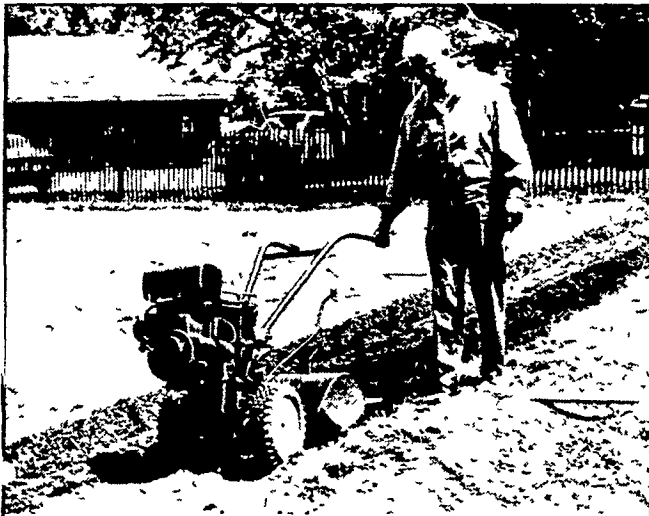

NO YOUR HONOR I DID NOT KNOW THE MILK INSPECTOR WAS BEHIND ME WHEN I ENGAGED THE MANURE SPREADER

Two early gems of 'Rural Route'

IF IT ISN'T CASH, A CHECK, REBATE, REFUND OR LANCASTER FARMING, FORGET IT

JUST ONE HAND!

A completely NEW concept in gardening machines! The amazing 2-in-1 TROY-BILT® is not only a wonderfully better roto tiller, it's also a wonderful compost shredder-chopper! It turns your whole garden, however large or small, into a fabulously fertile "compost pile"! So easy to handle, even for ladies and older folks. You guide it with JUST ONE HAND! For complete details, prices, off-season savings, send coupon below for free booklet. TROY-BILT Roto Tiller-Power Composters, 102nd St. & 9th Ave., Troy, New York 12180.