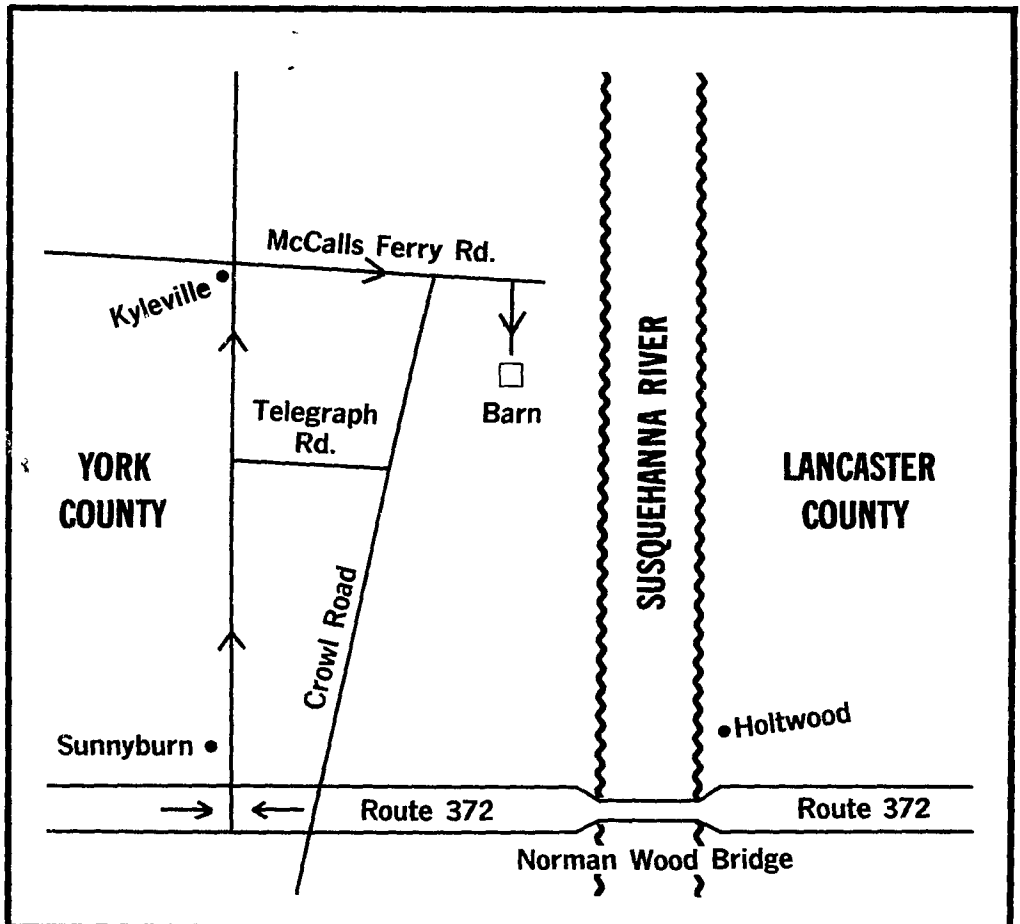

YOU'RE INVITED TO ATTEND OUR

OPEN HOUSE

TUESDAY, DECEMBER 28th - 10:30 A.M. TO 2:30 P.M.

ELLIS CROWL FARM

AIRVILLE, PA. YORK COUNTY

Featuring

- Complete steel structure buildings
- 160 cow free stall barn
- Drive-through feed alley
- 120-day modern manure storage
- Bou-Matic Double 6 herringbone parlor