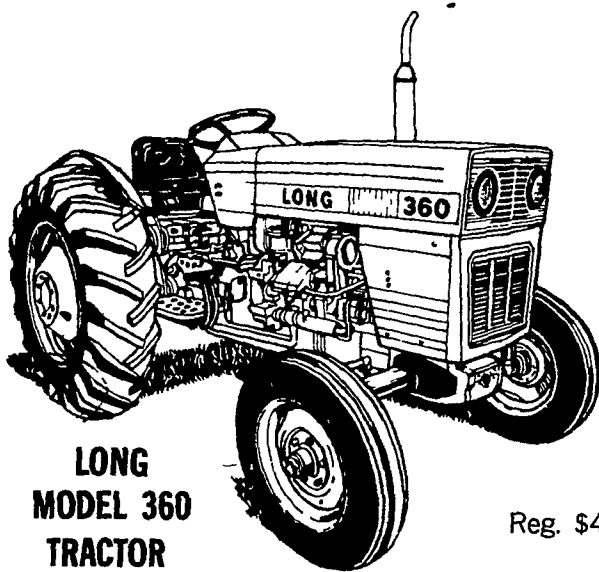

NECESSITY FARM
R. D. 3, Box 94
Smithsburg, Maryland 21783
Phone: 301-824-2057

For Sale - Large pony mare, 48", 7 years old, with saddle and bridle. Thoroughly ridden by child, show ribbons, reliable worker, good looker. Will hold for Christmas. Ph: 717-345-4160 after 5:00 PM.

FREE DRINKS ALL DAY

LONG MODEL 360 TRACTOR

Reg. \$4802.00

142.8 Cu. In. 3 Cyl. Diesel, 35 Horsepower Live PTO
3 pt. - 6 Forward, 2 Reverse, 12.4 X 28 Tires.

F.O.B. FACTORY \$3602.00
Other options available