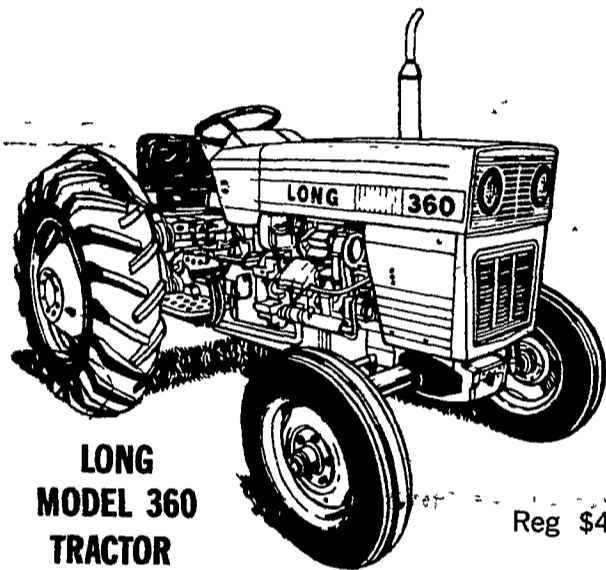

Wanted - beef cattle farmer, company paid benefits and house, Experienced and referenced (Chester County). Send resume to Sunny Slope Dairies, R. D. 1, Spring City, Pa. 19475 Ph: 215-948-8300.

TRY A CLASSIFIED

SUPER SALE!

ONE DAY ONLY -
DEC. 13th 8:00 A.M. TILL MIDNIGHT

FREE DRINKS ALL DAY

LONG MODEL 360 TRACTOR

Reg \$4802.00

142.8 Cu. In. 3 Cyl. Diesel, 35 Horsepower Live PTO
3 pt. - 6 Forward, 2 Reverse, 12.4 X 28 Tires.

F.O.B. FACTORY \$3602.00
Other options available

LONG MODEL 460 TRACTOR

Reg. \$5449.00

142.8 Cu. In. 3 Cyl. Diesel, 42 Horsepower Live PTO
3 Pt., 6 Forward, 2 Reverse, 14.9 X 28 Tires.

F.O.B. FACTORY \$4087.00
Other options available