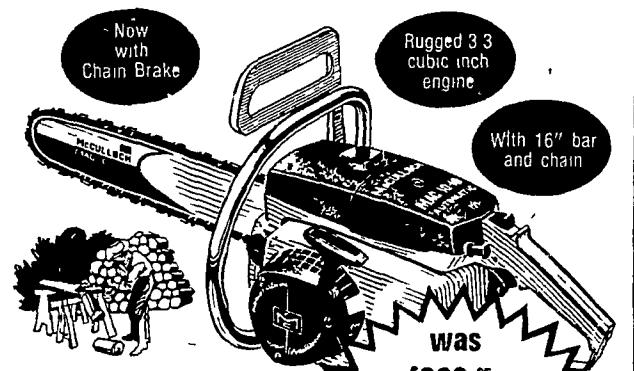

THERE ARE MANY BRANDS OF MILK TANKS ON THE MARKET BUT ONLY ONE

DIPLOMAT

LOW POURING HEIGHT

The lowest tank in the industry. Less than 34" high from floor to breast, up to 600 gallon.

IF YOU'RE DUMPING MILK DUMP IT IN A GIRTON

- Custom tailored to fit your tractor.
- No gaps to let in cold or wind.
- Top quality in every detail.
- Distortion-free windshield reduces glare.

First to serve the farmer

JUST ARRIVED

Massey 750 combine w / 6 row corn head, 13 ft. platform

LIMITED OFFER!
McCULLOCH
MAC 10-10 AUTOMATIC

Now with Chain Brake
Rugged 3 3/4 cubic inch engine
With 16" bar and chain

New Chain Brake - The professional safety feature that stops a chain in milliseconds to reduce the hazard from "kick back"
McCulloch's famous Mac 10-10 Automatic now with Chain Brake, never before, never again at this fantastic low price
Plus Free Chain Value \$18.95