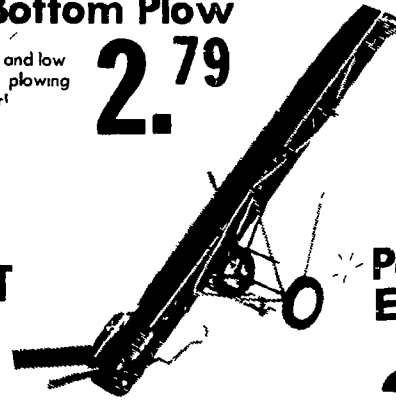

**CHECK OUR
SELECTION ON
ERTL
FARM TOYS**

**Die-Cast, Rust-Resistant
Authentic
IH Combine
11.99**

As the wheel turns, a gear drives the auger and the reel
rotates, just like in a real combine! Features metal body,
rubber front tires 52-0295

**Realistic IH
Four Bottom Plow**

Wheels raise and low
er for real plowing
action! Super!
52-0347

2.79

**BUILT
TO LAST**

**MANY MORE TO
CHOOSE FROM**

SHOP EARLY

**Tru-Scale
Portable
Elevator**

3.79

Crank turns belt to make it
move. Hitches to tractor
Stock No 52-0302

**SAVE
16.11**

**Motorola
Tractor
Radio**

NOW 79.99 Reg. 85.99
Regular 75.99

Solid state With weather-
proof seal 6, 12 volts
60-2087.