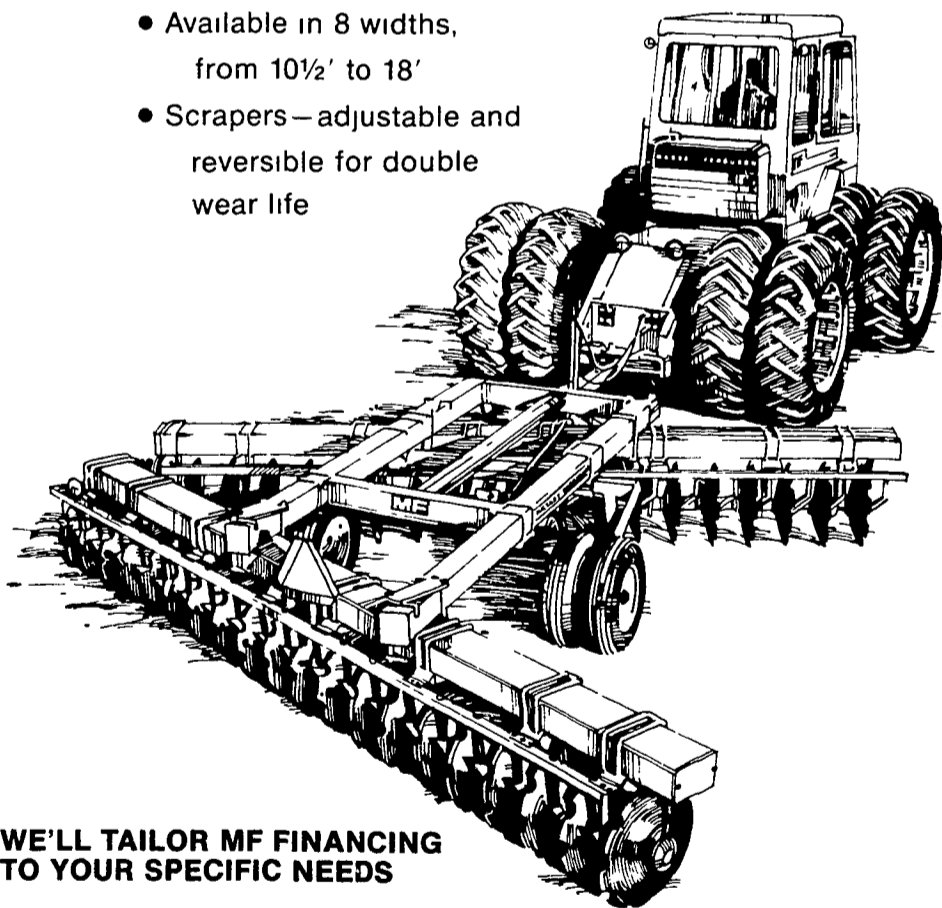

(Continued on Page 92)

NEW NEW NEW MF40 OFFSET DISC HARROW

speeds stubble mulching, seedbed preparation.

- Heavy-duty wheeled type, designed for open field work
- Leaves fields smooth and level, without furrows
- Sealed 6" x 10" box-steel gang frames which can be filled for extra weight
- Dual wheels and hubs, 10 1/2" or 9" blade spacings
- Adjustable, self-leveling linkage
- Hydraulic lift raises disc for easy transport
- Available in 8 widths, from 10 1/2' to 18'
- Scrapers—adjustable and reversible for double wear life