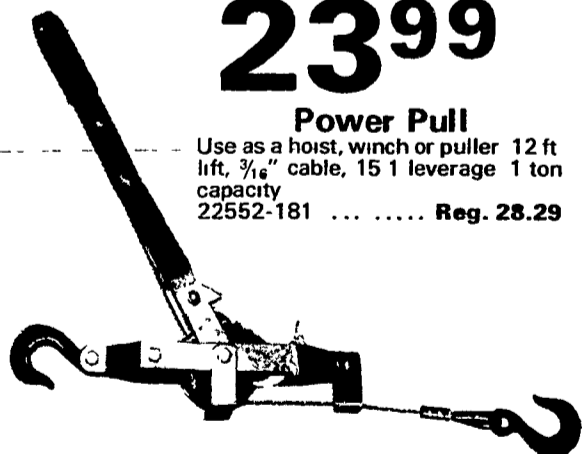

Power Pull
Use as a hoist, winch or puller. 12 ft lift, 3/4" cable, 15 1/2" leverage 1 ton capacity.
22552-181 ..... Reg. 28.29

SAVE 60¢
SALE 1.39
d-Con
4 bait filled traps -088 ..... Reg. 1.99

SAVE 4.00
SALE 6.99
5 Gallons Driveway Coating
This Asphalt Base Driveway Coating is formulated to effectively protect all types of blacktop pavements, driveways, playgrounds, parking lots, patios, from the damaging effects of weather, sun and petroleum spills and to add years of beauty and use to these surfaces.
14010-272 ..... Reg. 10.99

BARBED WIRE
12 1/2 GAUGE 4 POINT
22.95 ROLL
Reg. 29.95 24672-282

Hydraulic Cylinder
3" bore, 8" stroke, 20 1/4" retracted length.
2500 p.s.i. rated. 6501-017
SALE 34.99
SAVE $10.00
Reg. 44.99