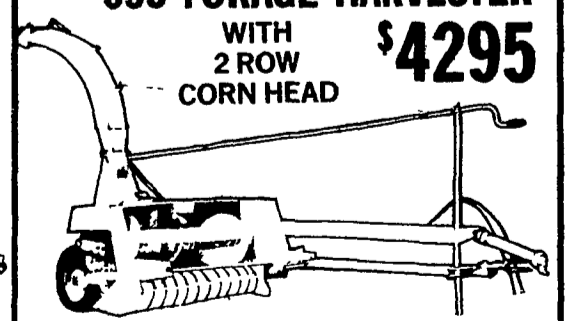

Harvesters 1 and 2 row.
 Corn Pickers 1 and 2 row mounted and trailer type, New Idea, John Deere, Oliver, Ford, McDeering, and Allis Chalmers. Picker Shellers, Recutter Blowers for High Moisture grain. New and used Gravity Boxes, Moline Tractor with New Idea mounted Picker. Roller Mills, Feed Grinder Mixers, Elevators, Blowers, Corn Drags, Crop Dryer, Potato Diggers, Plows, Disc Harrows, Chisel Plows, Grain Drills, Cultimulchers. Stalk Shredder for New Holland Baler. Fox and New Holland Harvesters. Ford Truck Cab over tilt Bed. Brush Chipper, Skid Steer Loader, Road Graders, Rollers, Pay Loaders, 2 Row Sweet Corn Picker, Hi Dump Trailer, 435 Corn Head, Sheller attach. for J.D. Picker, Blurr Mill, Husker Shredder, Auger tube Feeder, Tractors with 1 Row cultivators. Hundreds of Tractors. Crawler Tractors with Loaders \$1095.00 and up. Tractors with Loaders and Backhoes.

WAIVER OF FINANCE TIL MAY 1, 1977

SEE US AT THE GREAT ALLENTOWN FAIR NOW THRU AUG. 16

HAY & FORAGE EQUIPMENT

BUY NOW & SAVE AT SCHOENECK INTERNATIONAL EQUIP.

241 BIGROLL BALER
\$5695

990 9-Ft. MOWER CONDITIONER
\$3895

56 BLOWER
\$1175

555 FORAGE HARVESTER WITH 2 ROW CORN HEAD
\$4295

SCHOENECK INTERNATIONAL EQUIP.

Oakwood Lane at Rt. 873 Schnecksville, PA
 (215) 437-4813 or (215) 767-3806