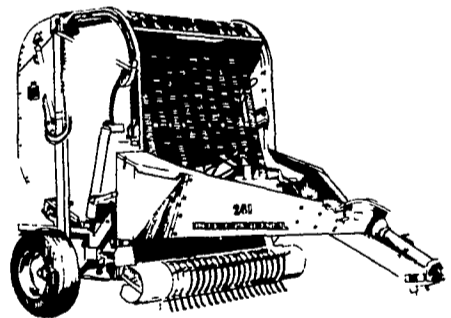

Harvesters 1 and 2 row.
 Corn Pickers 1 and 2 row mounted and trailer type, New Idea, John Deere, Oliver, Ford, McDeering, and Allis Chalmers. Picker Shellers, Recutter Blowers for High Moisture grain. New and used Gravity Boxes, Moline Tractor with New Idea mounted Picker. Roller Mills, Feed Grinder Mixers, Elevators, Blowers, Corn Drags, Crop Dryer, Potato Diggers, Plows, Disc Harrows, Chisel Plows, Grain Drills, Cultimulchers. Stalk Shredder for New Holland Baler. Fox and New Holland Harvesters. Ford Truck Cab over tilt Bed. Brush Chipper, Skid Steer Loader, Road Graders, Rollers, Pay Loaders, 2 Row Sweet Corn Picker, Hi Dump Trailer, 435 Corn Head, Sheller attach. for J.D. Picker, Blurr Mill, Husker Shredder, Auger tube Feeder, Tractors with 1 Row cultivators. Hundreds of Tractors. Crawler Tractors with Loaders \$1095.00 and up. Tractors with Loaders and Backhoes.

CLYDE E. KEENER
 1531 Manheim Pike
 Lancaster, PA 17601
 Intersection of Rts. 72 & 283
 Phone 717-569-9861

WISCONSIN HEAVY-DUTY ENGINES
 6 to 65 H.P.

IN STOCK
 BKN 7 H.P. w-clutch
 S8D 8 H.P. Std.
 S10D 10 H.P. Electric Start
 S12D 12 H.P. Electric Start w-clutch or reduction
 AENLD 9 H.P. Electric or Rope Start w-clutch or reduction
 AGND 12½ H.P. Electric Start w-clutch
 THD 18 H.P. for Baler or w-reduction
 VH4D 30 H.P. for Melroe Bobcat
 VH4D 30 H.P. Electric Start w-clutch or Reduction
 VG4D 37 H.P. Electric Start w-clutch or Reduction
 V465D 65 H.P. Special w-4-1 Cl. - Reduction 1½"-G spline PTO shaft.
 Authorized Service Center
FISHER ENGINE SERVICE
 Amos L. Fisher
 3141 Old Phila. Pike
 Bird-In-Hand, Pa. 17505

WAIVER OF FINANCE TIL MAY 1, 1977

SEE US AT THE GREAT ALLENTOWN FAIR NOW THRU AUG. 16

HAY & FORAGE EQUIPMENT

BUY NOW & SAVE AT SCHOENECK INTERNATIONAL EQUIP.

241 BIGROLL BALER
\$5695

990 9-Ft. MOWER CONDITIONER
\$3895