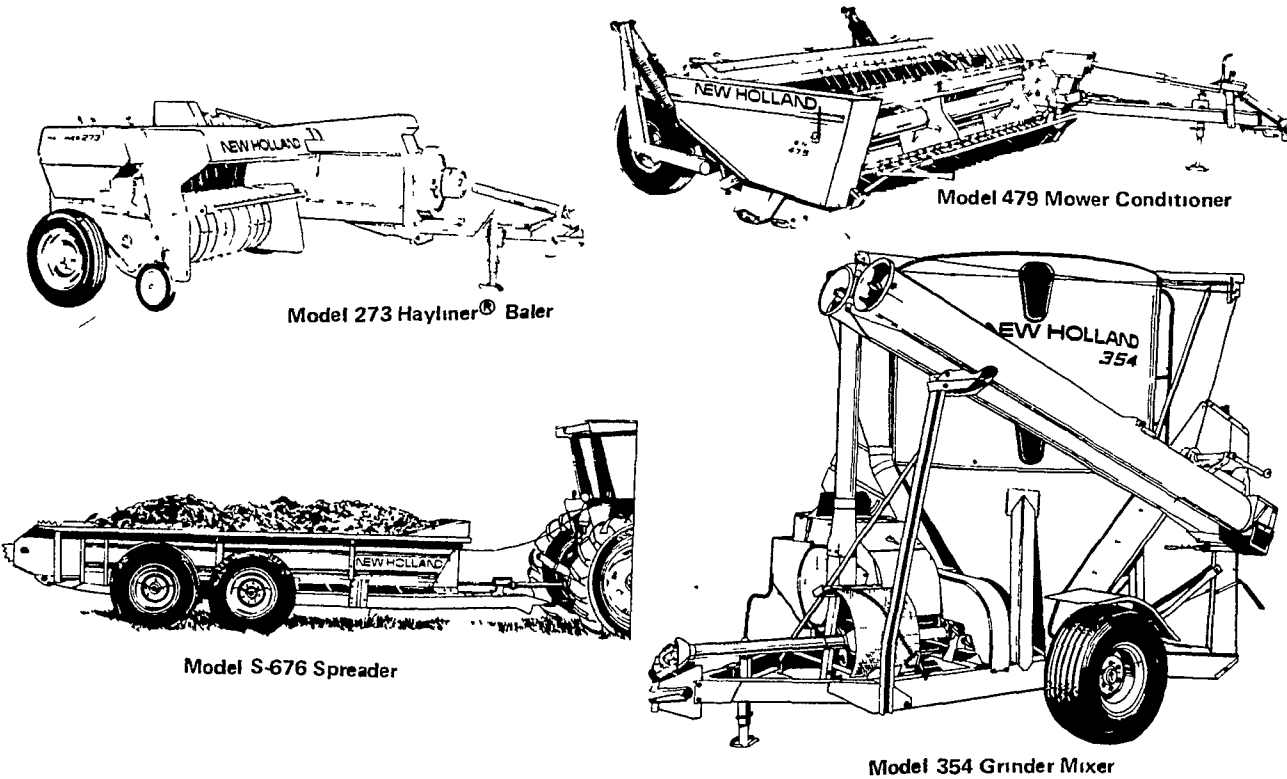

- ★ TRADE-IN USED MACHINE AS DOWN PAYMENT.
- ★ PAY NOW AT 1976 PRICES.
- ★ TAKE ADVANTAGE OF 10% INVESTMENT CREDIT.

SEE US TODAY!

L. H. Brubaker, Inc.
350 Strasburg Pike
Lancaster
397-5179

I. G. Ag Sales
Silverdale, PA 18962
215-257-5136

C. E. Wiley & Son, Inc.
101 S. Lime St
Quarryville PA
786 2895

Stanley A. Klopp, Inc.
Bernville PA
215-488-1500
215-488-1510

Kermit K. Kistler
Lynnport PA
215-298-3270

Albert J. Noss & Son, Inc.
RD2 Oley PA
215-987-6257

Roy A. Brubaker
700 Woodcrest Ave
Litz, PA
626 7766

A.B.C. Groff, Inc.
110 S. Railroad Ave
New Holland
354-4191

Chester Co.

[Continued from Page 68]

Five Years and Over Class

1. Donald W. Eastburn. Junior Champion Holstein was shown by Glenn H. Stoltzfus. The animal, Pennwood Joe Delicate, was sired by Pennwood Jay Joe.

Reserve junior champion Holstein honors went to Rocky-side Agnew Spunk shown by Linda Yoder, Elverson R1. The sire was Rocky-side Bootmaker Agnew.

Dean M. Yarnall and Klee-View Paclamar Shine-Twin captured both Senior Champion Holstein and Grand Champion Holstein. The animal's sire was Paclamar Bootmaker.

Beverly Guest and her animal, Century-Oak Star Christy, sired by Penstate Ivanhoe Star, took both Reserve Senior Champion Holstein and Reserve Grand Champion Holstein.

JERSEY

Junior Calf Class

1. Bruce A. Heller, 1207 Seeds Lane, Downingtown;

[Continued on Page 70]

SHORT-CUT

Short cut... that's what you get, whatever crop you're cutting, with a Gehl CB800 cylinder-screen chopper. Top-Quality means top livestock gains... and your silage gets to the silo in top condition with this Gehl. Stop in and look it over. We can tell you how you can get a Gehl CB800 chopper into your forage harvesting system this year. See us this week!