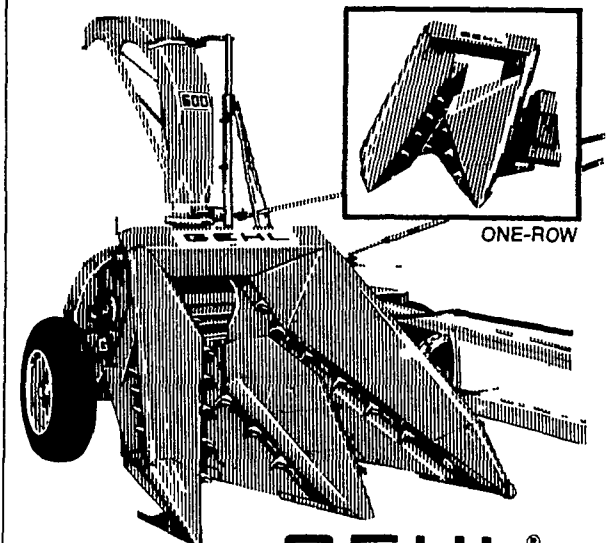

[Continued on Page 70]

SHORT-CUT

Short cut... that's what you get, whatever crop you're cutting, with a Gehl CB800 cylinder-screen chopper. Top-Quality means top livestock gains... and your silage gets to the silo in top condition with this Gehl. Stop in and look it over. We can tell you how you can get a Gehl CB800 chopper into your forage harvesting system this year. See us this week!