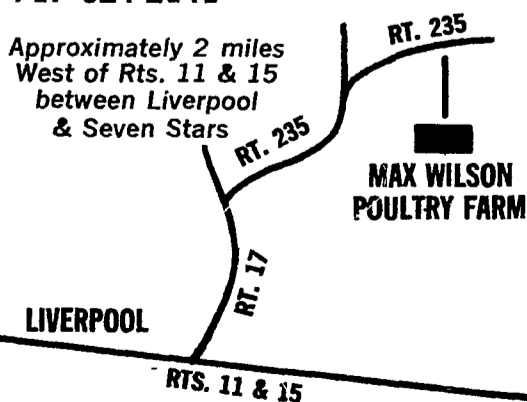

## Max Wilson Poultry Farm

RD# 1, Liverpool, Pa.

See The First  
Fully Automated Poultry House  
in Perry County.

*New High Rise System Provides  
Totally Controlled Automated Environment*

- Hens lay more, when you want them to
- Manure cleaning at your convenience and later storage
- 3 tiers of cages for greater space utilization
  - Totally controlled environment
  - Lets you plan your time better
  - Better feed conversion

Wednesday  
August 4, 1976  
10:00 AM till 4:00 PM

**Your Hosts are  
Max Wilson and  
Feed:**

Pennfield Corporation  
711 Rohrerstown Road  
Lancaster, PA 17604 Cecil Hawn, Area Manager  
717-299-2561 717-374-9879

**Equipment:**  
Hershey Equipment Company  
Distributor for Big Dutchman  
215 Diller Avenue  
New Holland, PA 17557  
717-354-4576

Approximately 2 miles  
West of Rts. 11 & 15  
between Liverpool  
& Seven Stars