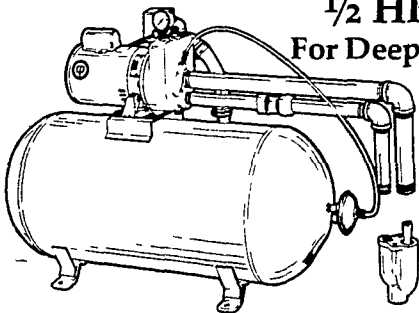

1/2 HP Water Pump
For Deep or Shallow Wells

$159.97

Includes 30 Gal. Steel Tank

Keep any area dry with this unit — or use it for irrigation, livestock watering or to supply water for the home. Capable of raising water from depths up to 120 feet with its strong half-horsepower motor. Easy to install. Ideal for compact installation #25742