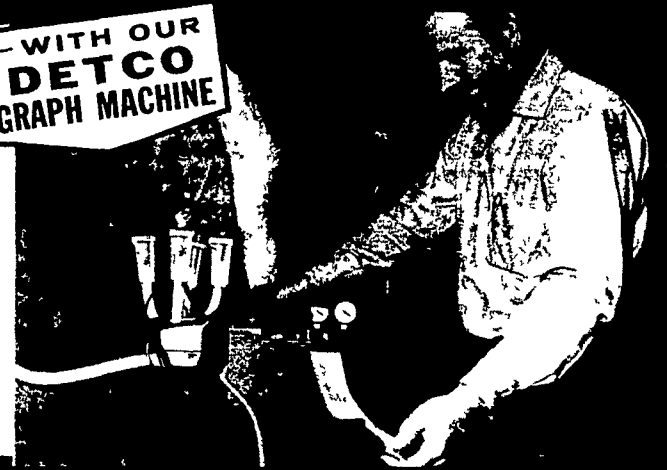

**Dairymen! LET US CHECK YOUR
MILKING MACHINE'S PERFORMANCE!**

**— WITH OUR
DETCO
GRAPH MACHINE**

NO CHARGE! NO OBLIGATION!

If you have a problem of teat and udder erosion in your herd—chances are you are milking with unstable vacuum. And, as more and more animal health authorities have been agreeing that many teat and udder injuries—which have contributed to the spread of mastitis—have been caused by unstable milking vacuum, you should have your milking machine's performance checked.

We'll be happy to do this for you with our DETCO Graph Machine. It's a remarkable, new invention that records vacuum readings at the milker units attached to the teats, recording the milking vacuum and pulsating vacuum simultaneously. And tells you in easy-to-understand graph form, as shown in the photo above, if you are milking with unstable vacuum at the teat end.