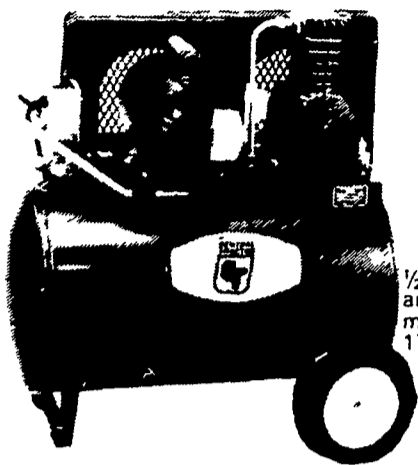

CENTRAL TRACTOR

CENTRAL TRACTOR

HURRY! SALE PRICES GOOD ONLY THROUGH SATURDAY, MAY 22, 1976

**1590 Manheim Pike, Lancaster
Phone 569-0111
Open Mon.- Sat. 8 a.m. to 5 p.m.**

SAVE 26⁰⁰
SALE 89⁹⁹
1/2 Hp. Air Compressor
1/2 h.p., single cylinder, 7 1/2 gal air tank 15' air hose and tire chuck 3 2 c f m 115 volts maximum working pressure, 100 p.s.i.
17942-106 **Reg. 115.99**

SAVE 30⁰⁰
SALE 129⁹⁹
3/4 Hp. Air Compressor
Single cylinder 7 1/2 gallon air tank, 8" wheels, plated handle Includes 15' air hose and tire chuck Displaces 3 6 cfm 115 v Maximum working pressure, 100 psi
17943-106 **Reg. 159.99**