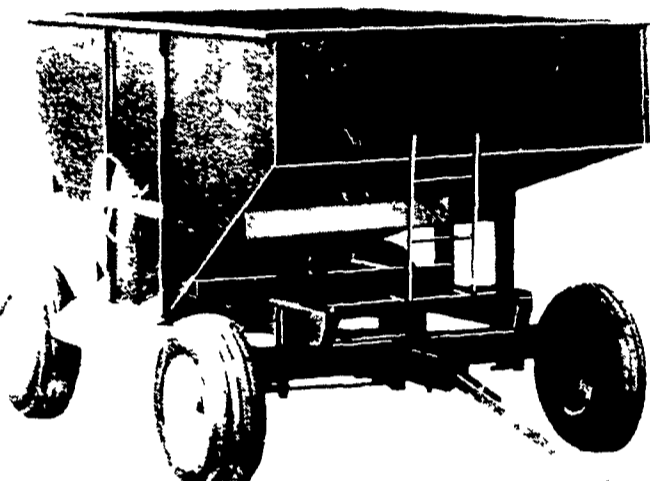

SAVE 74.00
SALE 299.99

Gravity Box
Made of 14 gauge steel Stake pockets like 2" x 4" side board stakes (not furnished) All seams welded WAGON AND TIRES NOT INCLUDED
28900 250 **Reg. 373.99**

210 BUSHEL BOX ALSO AVAILABLE FOR $369.99 (NOT IN STOCK)

Nylon Tractor Fronts

Size	Stock No	F E T	Our Low Price
4 00 15	15453 238	53	14 99
4 00 19	15423 238	66	17 79
5 00 15	15400 238	67	18 89
5 50 16	15401 238	87	18 19
6 00 16	15402 238	99	19 49
6 00 16	15403 238*	1 07	24 39
6 50 16	15428 238*	1 24	26 19
7 50 16	15429 238*	1 84	33 49

SALE PRICES DO NOT INCLUDE F E T

SAVE 9⁰⁰
5 Gallon Acrylic Barn Paint
This high quality paint gives excellent durability at a moderate cost Self-priming mildew resistant, self cleaning, and not poisonous to animals
Red SALE 20⁹⁹
9462 060 **Reg. 29.99**

SAVE 2⁰⁰
SALE 8⁹⁹
5 Gallons Driveway Coating
This Asphalt Base Driveway Coating is formulated to effectively protect all types of blacktop
14010 272 **Reg. 10.99**