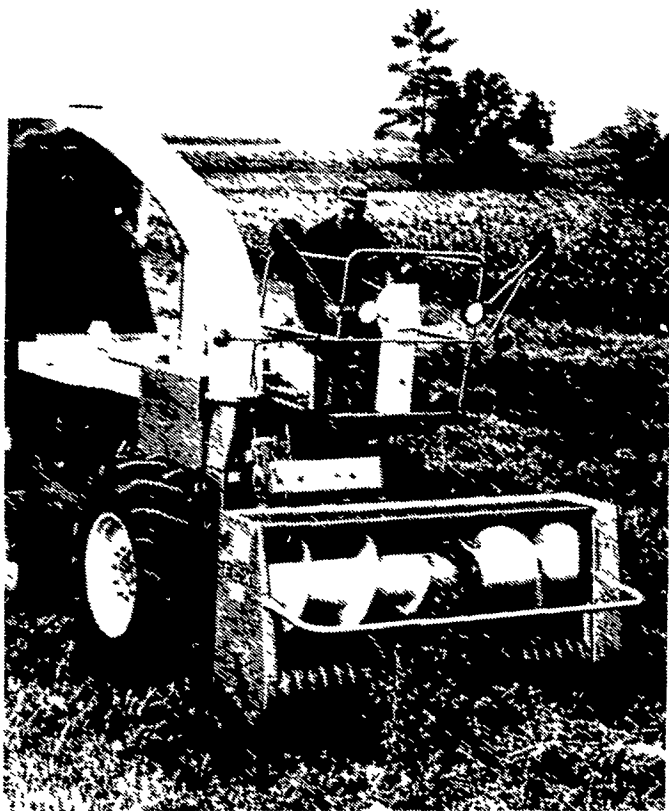

What's New

Koehring Harvester

A new Fox Model 6200 SP forage harvester has been announced by Koehring Farm Division, Appleton, Wis.

A limited number of the new units are available this Spring, with a 6½-foot hayhead. Production of additional machines is scheduled this summer to meet expected heavy demands for the corn silage season. Two-row cornheads for both wide and narrow rows, plus a three-row cornhead for narrow rows, will be available.

The Fox 6200 is specifically designed for medium-sized operators who want to move up to self-propelled from pull-type harvesting.

The "farmer-sized" Fox 6200 has a field capacity of cutting at the rate of up to 76 tons of corn silage per hour, working with a quarter-inch cut.

The new 6200 is powered by an economical turbocharged six-cylinder diesel engine. Standard features include infinite speed range hydrostatic drive, new disc-and-band individual drive wheel brakes, electric knife grinder, big capacity