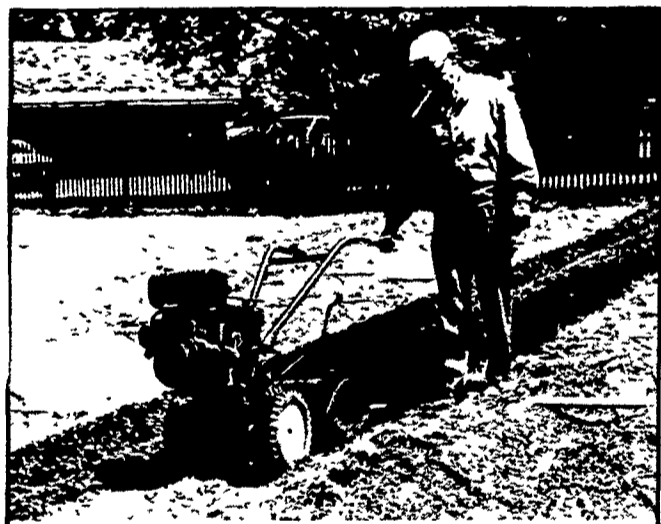

SPRAYERS COME & SPRAYERS GO!

Myers A32TMG

IS STILL NO. 1

FEATURING

- Compact, 3 point Hitch PTO Air Sprayer
- Big Piston Pump offers Full Range from 20 to 500 P.S.I. and 12 GPM
- F70 AIR ATTACHMENT, Available for Row Crop, Two Way Swath to 70 Feet, Adjustable Vanes.
- Multi-use Design Cuts Cost in Half.
- Results Proven — Growers Prefer the Model A32 TMG Sprayer

LESTER A. SINGER
RONKS, PA. PHONE 687-6712

Lancaster County's Only Dealer Specializing in Sprayer Sales & Service

JUST ONE HAND!

A completely NEW concept in gardening machines! The amazing 2-in-1 TROY-BILT® is not only a wonderfully better roto tiller, it's also a wonderful compost shredder-chopper! It turns your whole garden, however large or small, into a fabulously fertile "compost pile"! So easy to handle, even for ladies and older folks. You guide it with JUST ONE HAND! For complete details, prices, off-season savings, send coupon below for free booklet. TROY-BILT Roto Tiller-Power Composters, 102nd St. & 9th Ave., Troy, New York 12180.