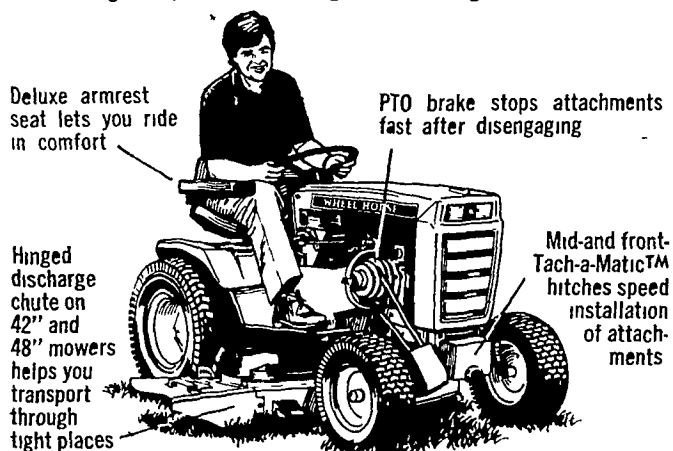

Feeders Say . . .

"The Most Economical Feeding Plan of All"  
No trouble with scours or cattle going off feed. You'll be more than satisfied with our feeding program for you'll get healthy stock, quick gains at low cost. Remember, there's a FEED LOT PROVEN TANVILAC CULTURE. PRODUCT FOR EVERY FARM-FEEDING PURPOSE.

**C. O. NOLT**  
LOCAL DISTRIBUTOR

BIRD-IN-HAND

Phone Lanc. 397-0751

**NEW!**

**REDDY HEATER**

Mini-Furnace  
Portable Heater

See us now for a free demonstration.

## A LOT OF TRACTOR FOR YOUR MONEY

That's our C-160 Automatic Hydraulic lift gives you fingertip control of attachments. Single-lever automatic transmission eliminates clutching and shifting. Complete with headlights and tail light.

Deluxe armrest seat lets you ride in comfort

PTO brake stops attachments fast after disengaging

Hinged discharge chute on 42" and 48" mowers helps you transport through tight places

Mid-and front-Tach-a-Matic™ hitches speed installation of attachments