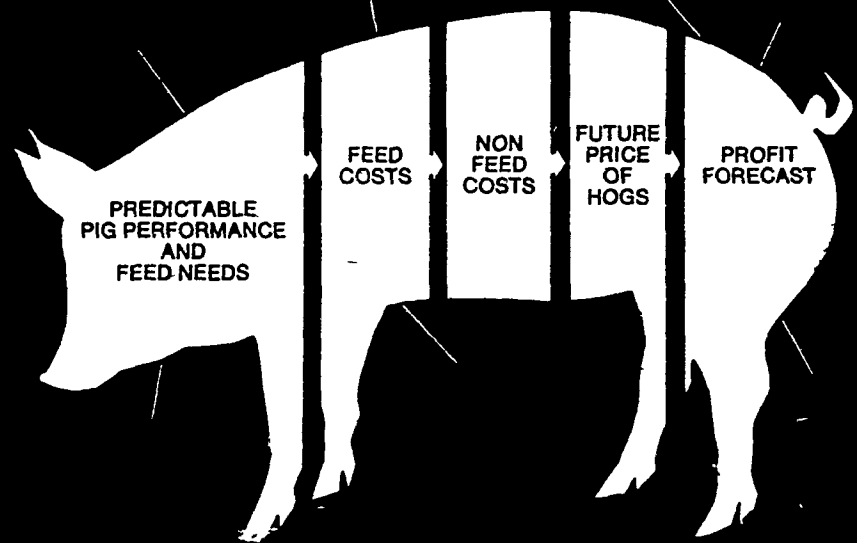

WAYNE FEEDS

Wayne dealers know we're more than plant services, dependable products and capable people

Wayne Feeds helps you put the Dairy Profit Puzzle together

Lifetime Swine Program

Plug Your Profit Leaks!
See how Wayne's Pork Profit Blueprint shows the way

Pullets-Layers

**Your Wayne Dealer cares.
That's what makes the difference.**