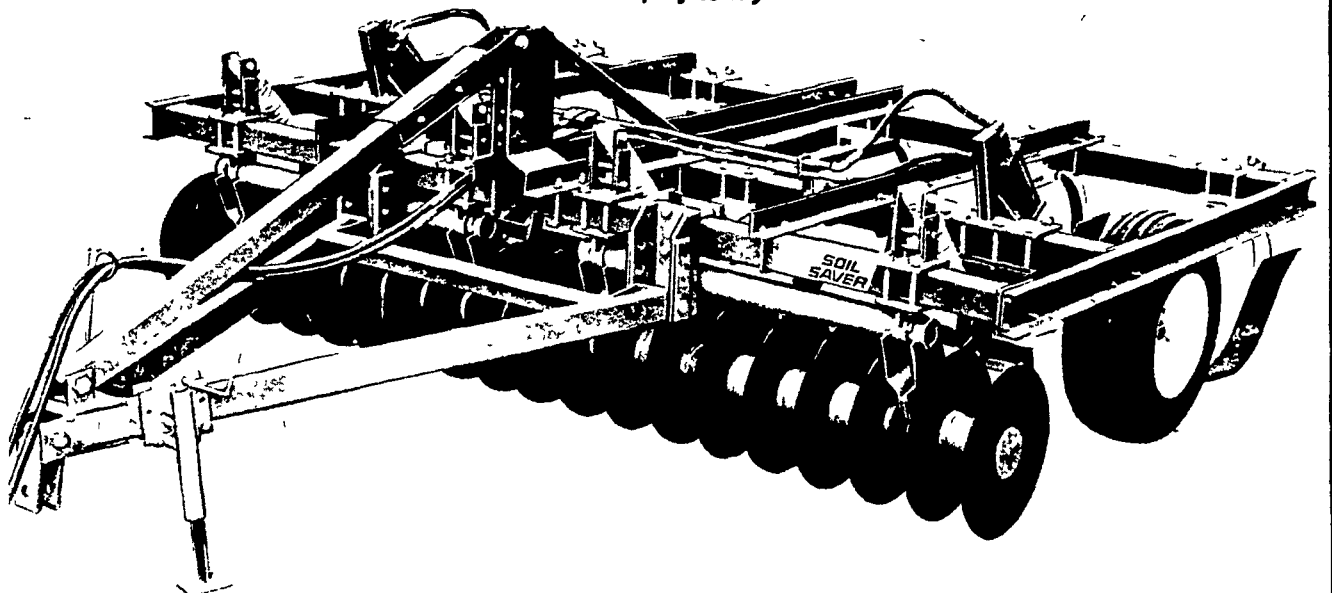

The new twist to tillage.

MESSICK FARM EQUIPMENT INC.

2750 N. MARKET STREET

PHONE 367-1319;

ELIZABETHTOWN, PA

JOHN KREIDER HOME 367-6039

WARREN SPICKLER HOME 653-4560