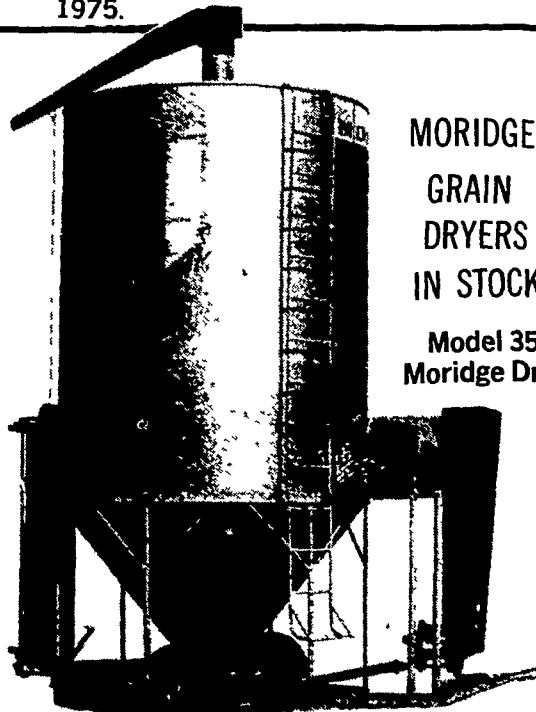

FALL CLEARANCE SALE

on all new & used Equipment in stock!

NEW EQUIPMENT

- MF 235 Diesel
- MF 265 Diesel
- MF Forage Wagon
- MF 200 Harvester

USED EQUIPMENT

- (2) 165 Diesels
- 300 IH with Loader
- NH 2 Row Mtd Corn Picker
- NH 78 Baler
- MF 88 Plows

N H FLICKER & SONS INC.
 Maxatawny
 Ph 215 683 7252

SPERRY NEW HOLLAND

ALLIS-CHALMERS

WE ARE PREPARED TO HANDLE THE BUMPER CORN CROP WITH EQUIPMENT ON STOCK READY TO GO.

Model 890 Forage Harvester (Snapper Head)

'SUPER 717' FORAGE HARVESTER (CORN HEAD)

We now have Free Finance on Balers & Haybines thru March 1, 1976
 Also continue to have Free Finance on Grinder Mixers until October 1, Manure Spreaders until November 1, 1975.