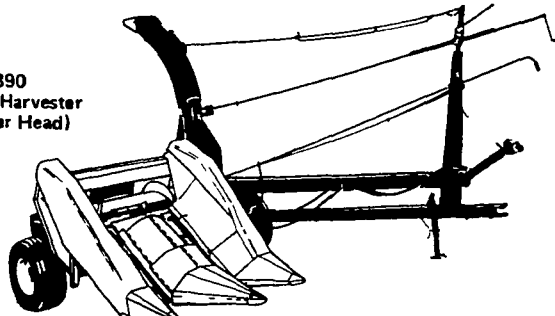

FALL CLEARANCE SALE

on all new & used Equipment in stock!

NEW EQUIPMENT

- MF 235 Diesel
- MF 265 Diesel
- MF Forage Wagon
- MF 200 Harvester

USED EQUIPMENT

- (2) 165 Diesels
- 300 IH with Loader
- NH 2 Row Mtd Corn Picker
- NH 78 Baler
- MF 88 Plows

N H FLICKER & SONS INC.
 Maxatawny
 Ph 215 683 7252

SPERRY NEW HOLLAND

ALLIS-CHALMERS

WE ARE PREPARED TO HANDLE THE BUMPER CORN CROP WITH EQUIPMENT ON STOCK READY TO GO.

Model 890 Forage Harvester (Snapper Head)