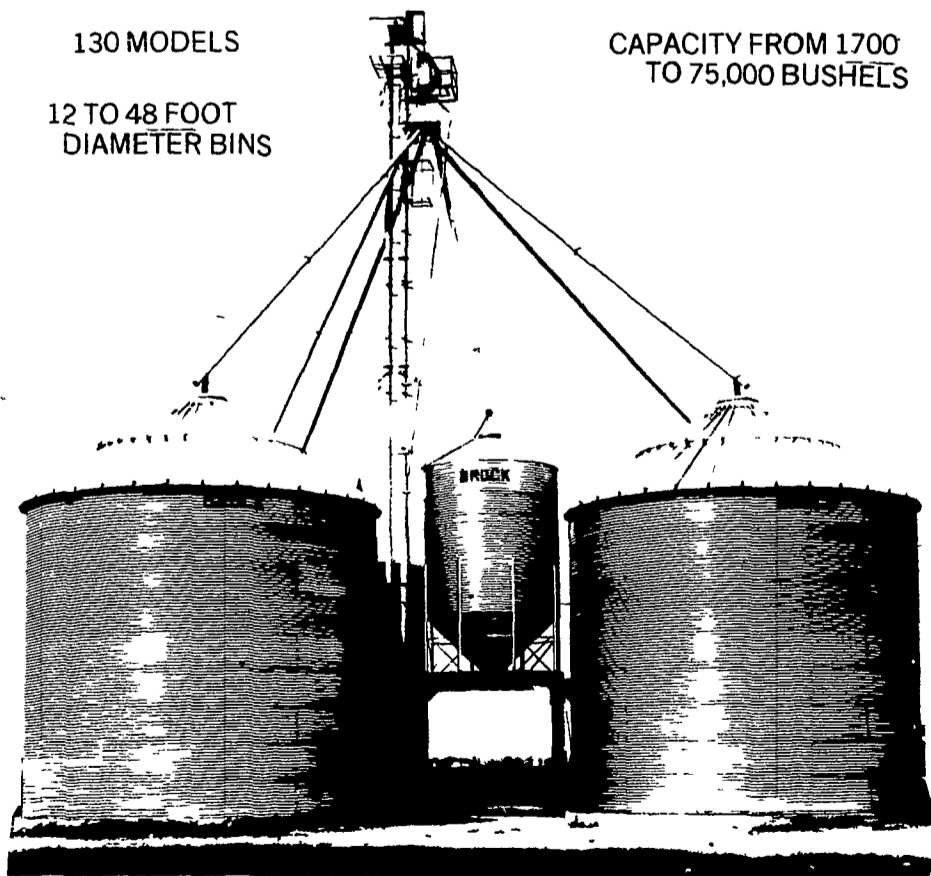

12 TO 48 FOOT DIAMETER BINS

EARLY ORDER DISCOUNTS AVAILABLE
MOST BINS AND EQUIPMENT IN STOCK

WE SELL, SERVICE AND INSTALL

E. M. HERR EQUIPMENT, INC.

R.D.1, Willow Street

717-464-3321