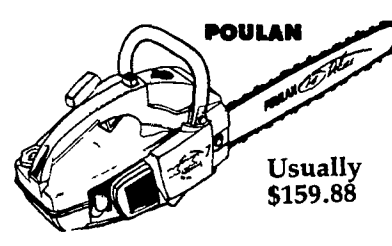

14 Inch Chain Saw
$137⁸⁸
Save $22.00

Light — yet with enough muscle to chew through most jobs in a hurry. Bar length is 14 inches, cutting capacity 24". #91625