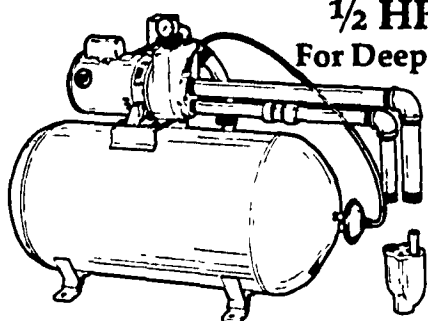

1/2 HP Water Pump For Deep or Shallow Wells

$149⁹⁷

Includes 30 Gal. Steel Tank

Keep any area dry with this unit — or use it for irrigation, livestock watering or to supply water for the home. Capable of raising water from depths up to 120 feet with its strong half-horsepower motor. Easy to install. Ideal for compact installation. #25742