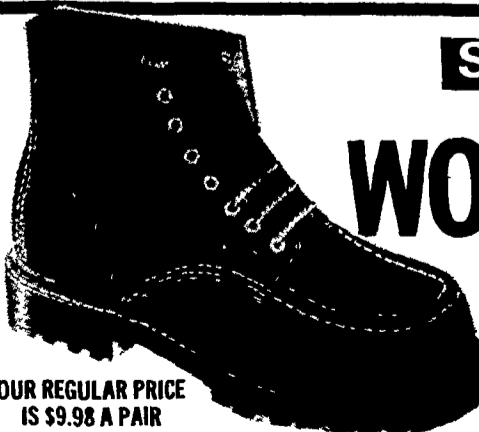

## SUPER SPECIAL LADIES' SAILCLOTH FABRIC, CASUAL, FLATS

Your Choice of Slip-on Pump or elastic gore. Colors: Black, Beige, Brown & Tan Combination, or Red, White & Blue.

SUPER SPECIAL PRICE ONLY

## SUPER SPECIAL LADIES' FINE QUALITY LOAFERS

Browns or Blacks

OUR REGULAR PRICE IS \$4.98 A PAIR

**\$1.47** A PAIR

Natural Leather Uppers, All Leather Soles

## LADIES' & TEENS', ALL LEATHER, HUARACHES

**\$5.98** A PAIR

OUR REGULAR PRICE IS \$9.98 A PAIR

SUPER SPECIAL PRICE ONLY

**\$4.98** A PAIR