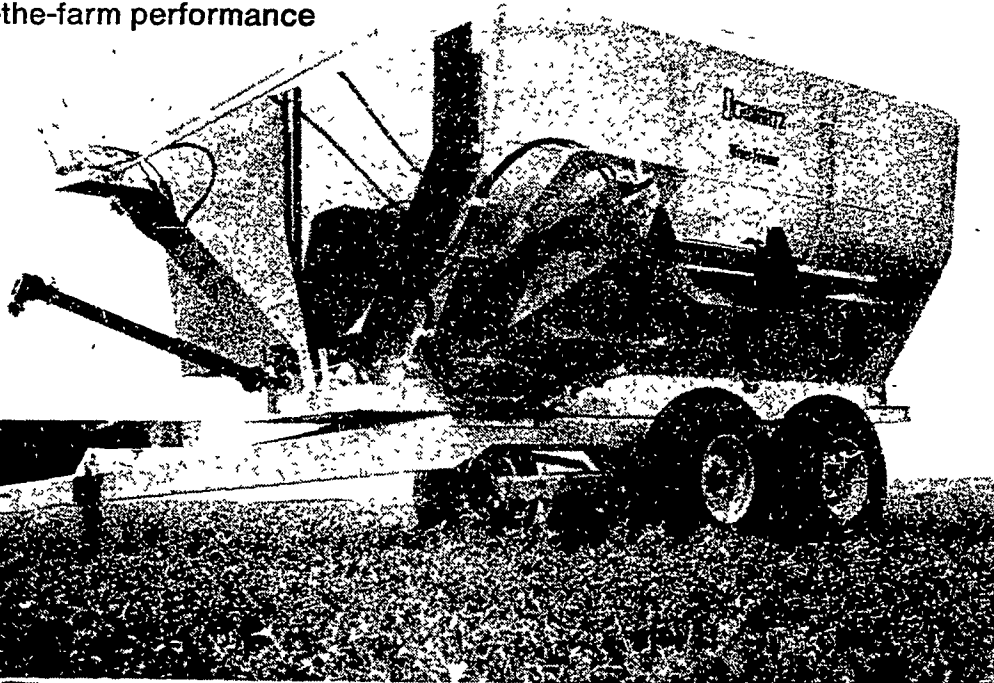

AGWAY

THE TMR FEED PLANT ON WHEELS...

delivers a balanced bite to every cow, every feeding

The Total Mixed Ration (TMR) concept is the best method yet devised for feeding a ration in which every bite is balanced for nutrient content. But thorough mixing is a must. And that's where the Schwartz Mixer Wagon takes over.

It accurately proportions and thoroughly mixes, then transports and distributes nutrients in any prescribed amount and formulation to any spot on your farm. So it's easy to feed the right rations to lactating cows, dry cows, replacement heifers or dairy steers no matter where they're located.

Three models deliver approximately 3 tons, 5 tons or 6 tons

of a 35-pound/cubic foot TMR ration. All feature triple augers that tumble the feed and turn it end for end. Optional hydraulic doors and elevator control make it easy to fill bunk or feeder. Optional electric scale assures precise amount of each ingredient. And there are still other options available.

These machines have met the test of on-the-farm performance

in the northeast and are built for years of feeding service. If you're considering TMR, be sure to have a good look at them. Call your local Agway to find out what TMR and automated mixing-feeding can mean to you and your way of life.

FARM ENTERPRISE SERVICE

G & G FEED & SUPPLY
Manheim
665-5001

HENRY B. HOOVER, INC.
Ephrata
733-6593

LANCASTER STORE
394-0541

THOUGHT FOR
THE WEEK

*Homemaking is
a Profession —
of Love.*

NEW HOLLAND STORE
354-4526

QUARRYVILLE STORE
786-2126

SALUNGA STORE
898-2248
653-1864