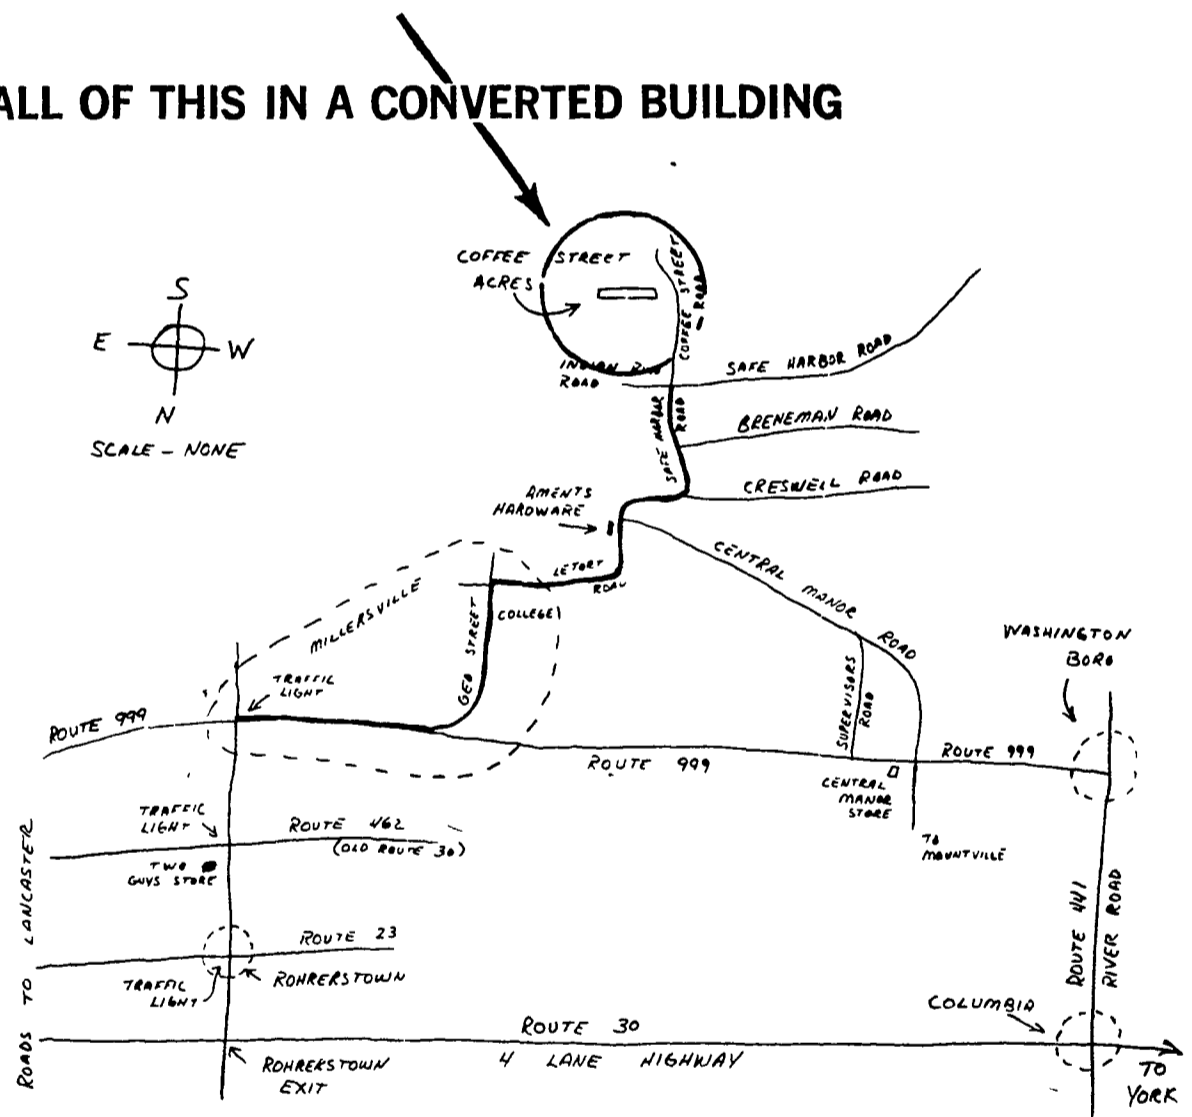

OPEN HOUSE

FRIDAY and SATURDAY JANUARY 17 and 18, 1975

9 A.M. to 4 P.M.

See our **Big Dutchman** Equipped
High Density Tri-Deck Layer Cage System
50,000 bird capacity

*featuring controlled automation and these
benefits and advantages in a converted building:*

- High Speed Champion Feeding
- Hart Cup Watering System
- Egg Transveyors With Counters
- 50 Case Per Hour Staalkat Farmpacker
- Automatic Air Inlet Control
- Automatic Dropping Board Scrapers
- Cable Pit Cleaners
- High Capacity Feed Bins and Augers

COFFEE STREET ACRES
COFFEE STREET ROAD
RD #1
MILLERSVILLE,
PENNSYLVANIA 17551

ALL OF THIS IN A CONVERTED BUILDING

DONALD C. HERSHEY, Owner

SIEGRIST PLUMBING SERVICE	ALLEN KREIDER	HERSHEY EQUIPMENT CO., INC.
RD1, Ronks, PA PHONE (717) 392-1583	RD2 Lancaster, PA PHONE (717) 872-7010	215 DILLER AVÉ. NEW HOLLAND, PA. PHONE (717) 354-4576
PLUMBING CONTRACTOR	ELECTRICAL CONTRACTOR	EQUIPMENT CONTRACTOR

FOR MORE DETAILS PHONE (717) 354-4576 or (717) 872-5111

Refreshments and Door Prizes