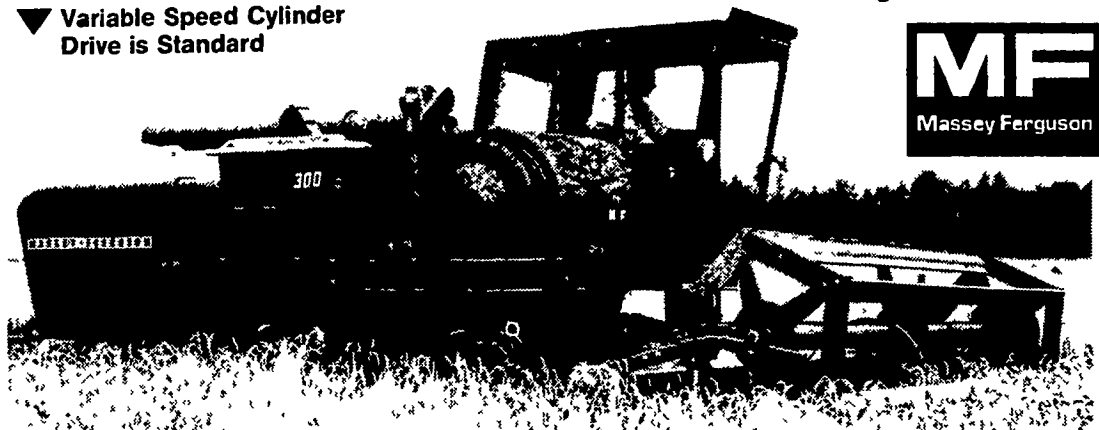

Over 20,000 In Use
Ask The Man Who Owns One

MF 300 THE BEST MEDIUM-SIZE COMBINE AROUND

- ▼ MF Quick-Attach 2 or 3 Row Cornheads 10 to 14 Foot Grain Table
- ▼ Adjust to Crop Conditions on the Go
- ▼ Big 72 Bushel Tank
- ▼ 72 HP Gas or Diesel Engines
- ▼ Variable Speed Cylinder Drive is Standard