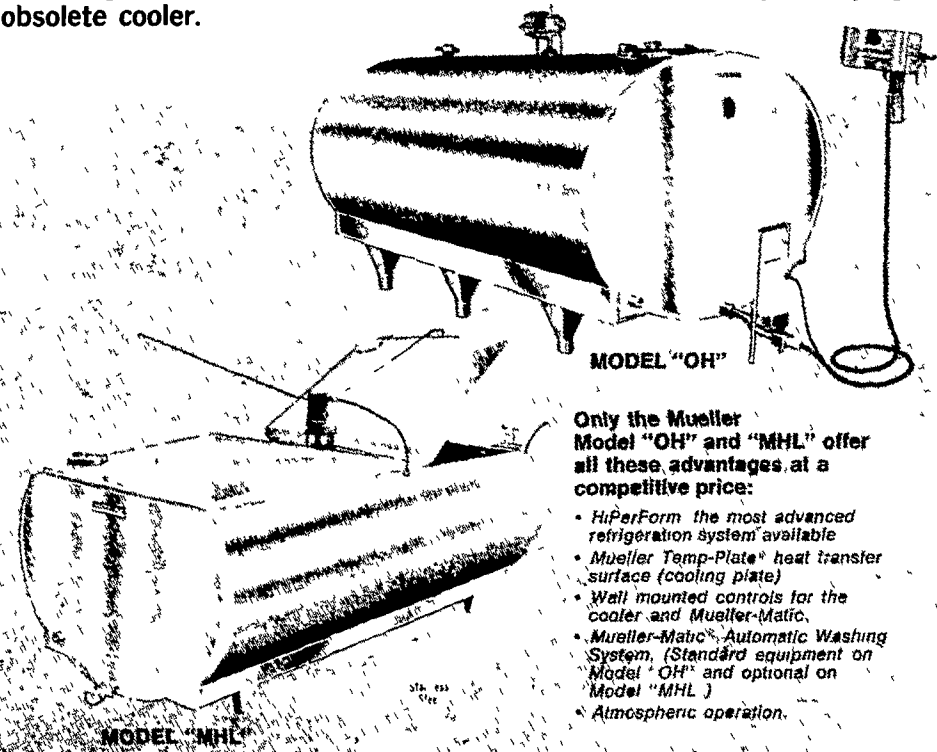

Only the Mueller Model "OH" and "MHL" offer all these advantages at a competitive price:

- HiPerForm the most advanced refrigeration system available
- Mueller Temp-Plate® heat transfer surface (cooling plate)
- Wall mounted controls for the cooler and Mueller-Matic.
- Mueller-Matic® Automatic Washing System. (Standard equipment on Model "OH" and optional on Model "MHL")
- Atmospheric operation.