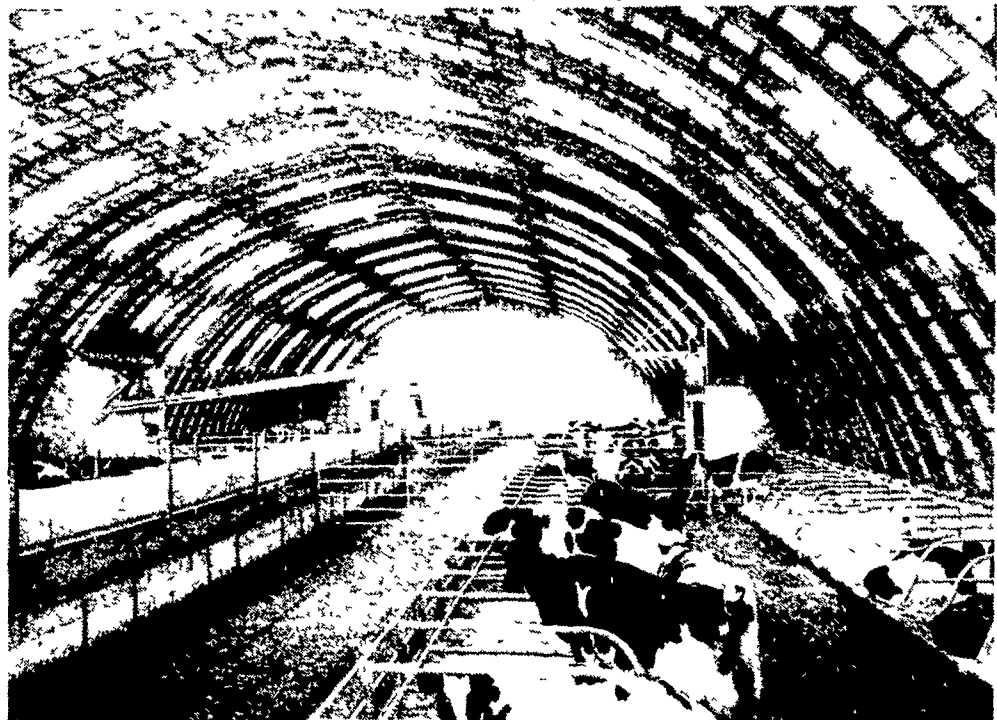

165 Bushel

Gravity Flow Box

Wagon tires and hood not included
28900 250

SUPPLIES LIMITED

ONLY **329.95**

Freight Included

CENTRAL TRACTOR PARTS CO.

1590 Manheim Pike Lancaster, Pennsylvania 17601
Phone: 717-569-0111

ATTENTION DAIRYMEN CUSTOM FREE STALLS MADE TO ORDER

For Small or Large Operation

FEATURING:

- Free stalls any length made to order.
 - 2 1/2 in. O.D. High Carbon Steel Tubing, rust resistant.
 - Designed to give cows greater comfort and save labor and bedding costs
 - Designed to bolt to wood or walls or can set up independent, where wood or walls are not available.
 - Stalls provided with bedding boards brackets.
- Check on our steel pipe gates, and steel feedlot fencing and barnyard fencing