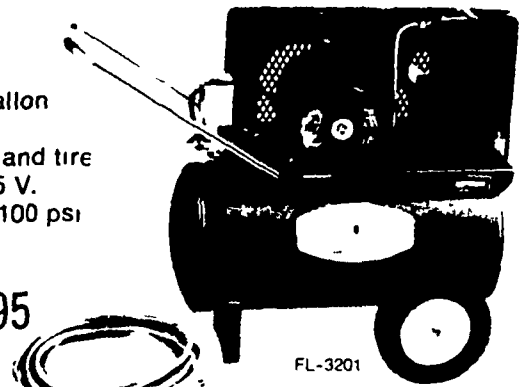

\$214.95

XL-12

\$224.95

SXL-AUTO

FREE Chain with any purchase of the above saws.

CAMPBELL HAUSFELD

FL-3201
1/2 HP, single cylinder, 7 1/2 gallon air tank, 8" wheels, plated handle. Includes 15' air hose and tire chuck. Displaces 3.2 cfm. 115 V. Maximum working pressure, 100 psi.

SALE \$99.95 List \$179.95

FL-3202
3/4 HP, single cylinder, 12 gallon air tank,

SALE \$219.95 List \$289.95

SALE \$129.95 List \$199.95

FL-3203
1 HP, "V" twin cylinder, 15 gallon air tank,

SALE \$249.95 List \$339.95