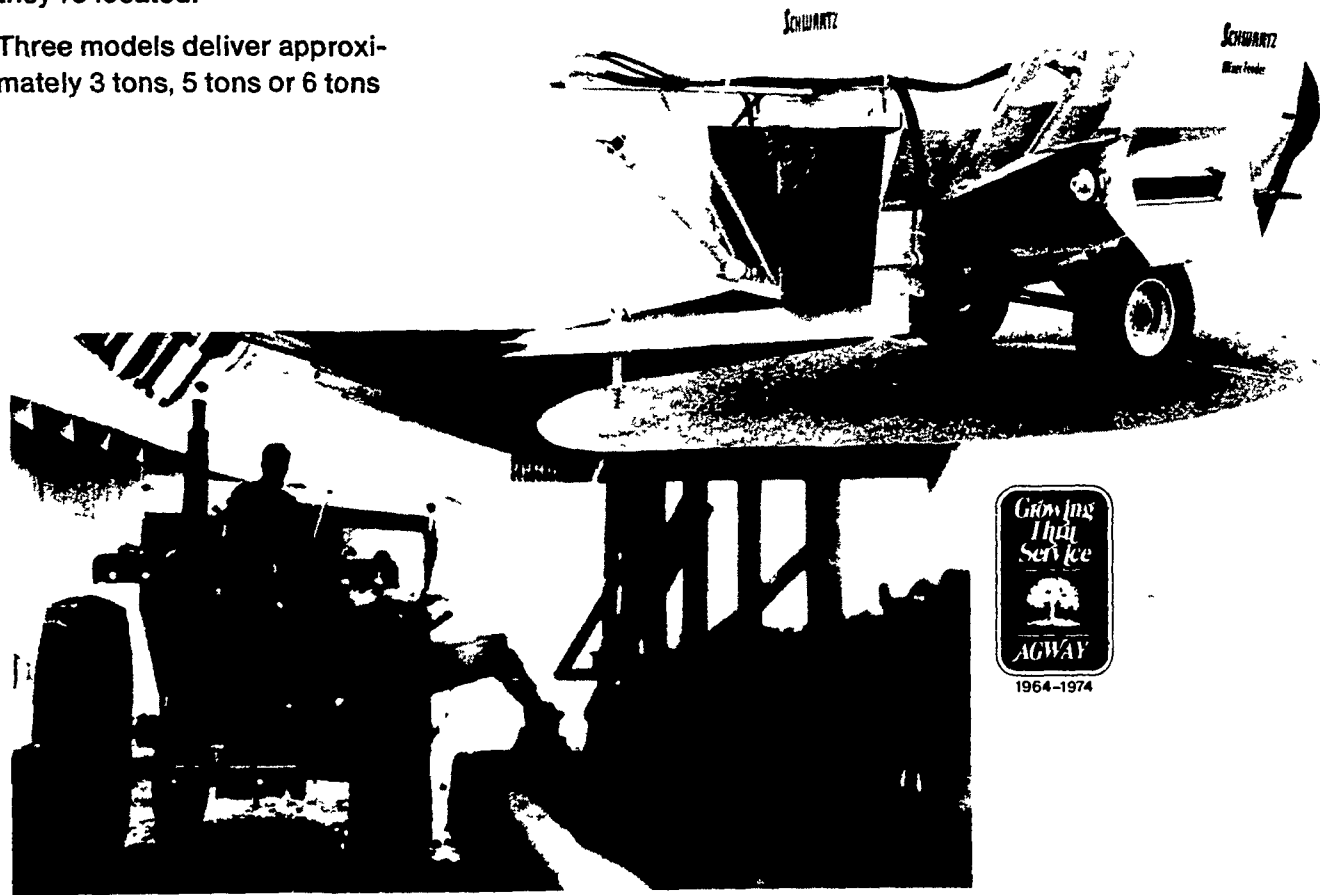

AGWAY

THE TMR FEED PLANT ON WHEELS...

delivers a balanced bite to every cow, every feeding

The Total Mixed Ration (TMR) concept is the best method yet devised for feeding a ration in which every bite is balanced for nutrient content. But thorough mixing is a must. And that's where the Schwartz Mixer Wagon takes over.

It accurately proportions and thoroughly mixes, then transports and distributes nutrients in any prescribed amount and formulation to any spot on your farm. So it's easy to feed the right rations to lactating cows, dry cows, replacement heifers or dairy steers no matter where they're located.

Three models deliver approximately 3 tons, 5 tons or 6 tons

of a 35-pound/cubic foot TMR ration. All feature triple augers that tumble the feed and turn it end for end. Optional hydraulic doors and elevator control make it easy to fill bunk or feeder. Optional electric scale assures precise amount of each ingredient. And there are still other options available.

These machines have met the test of on-the-farm performance

in the northeast and are built for years of feeding service. If you're considering TMR, be sure to have a good look at them. Call your local Agway to find out what TMR and automated mixing-feeding can mean to you and your way of life.

G & G FEED & SUPPLY
Manheim
665-5001

HENRY B. HOOVER, INC.
Ephrata
733-6593

LANCASTER STORE
394-0541

THOUGHT FOR THE WEEK
It doesn't do any harm to smile and say, "Good Morning", even if it is raining.

NEW HOLLAND STORE
354-4526

QUARRYVILLE STORE
786-2126

SALUNGA STORE
898-2248
653-1864