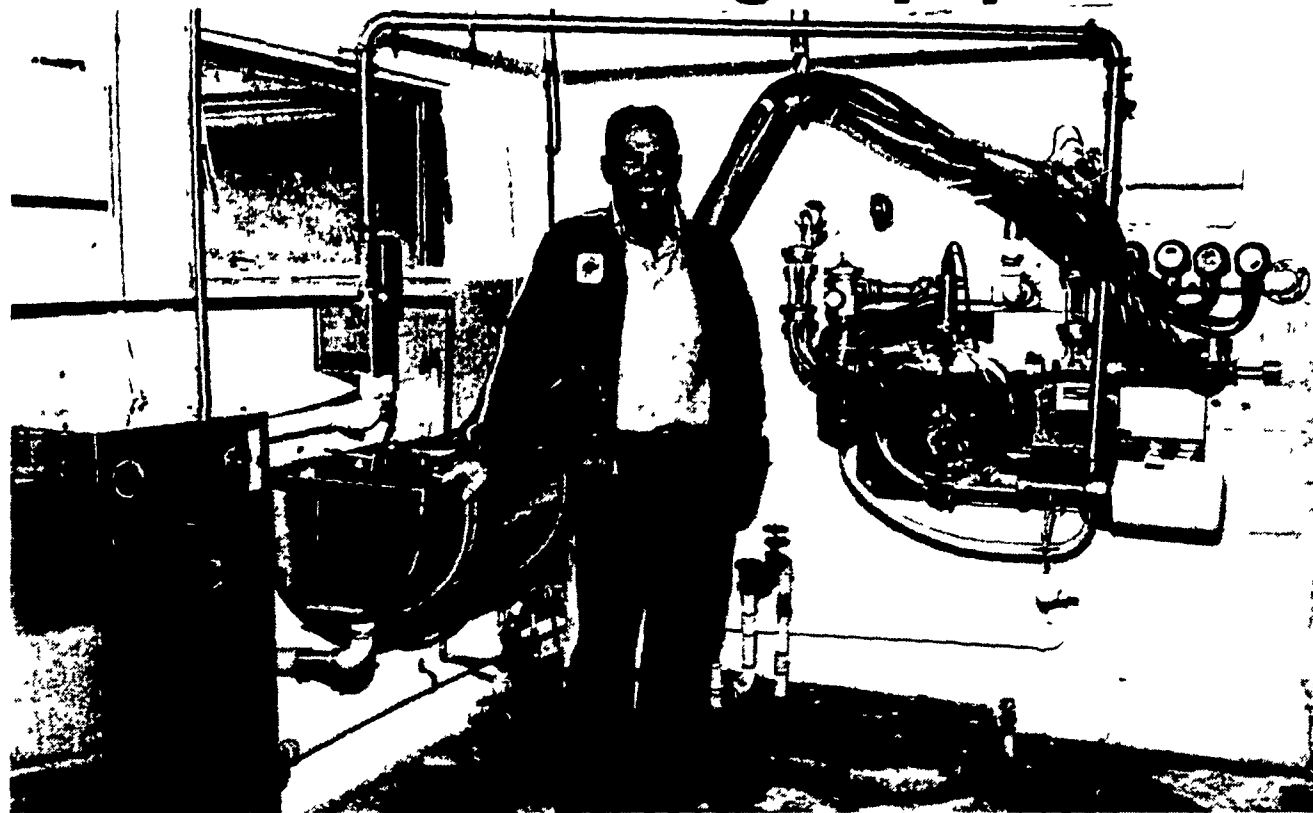

## ANOTHER SATISFIED USER OF STA-RITE Milking Equipment

Lewis H. Denlinger, Paradise, Pa., says his Sta-Rite milking equipment cuts his milking time almost in half.

Also his wife likes not carrying the buckets and they both think the Sta-Rite milking equipment is "just great".