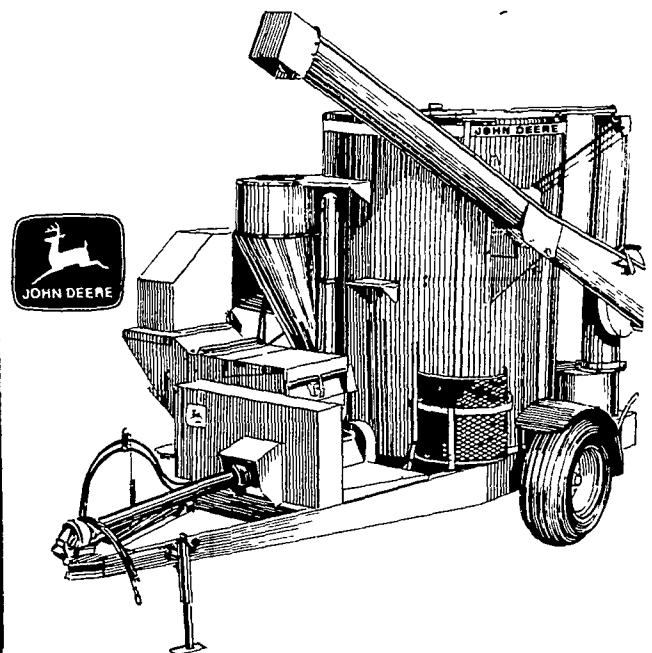

Lloyd H. Kreider, Auct.

the PATZ BARN CLEANER

RUGGED, DEPENDABLE! under all operating conditions

See your PATZ Dealer today CALL 717-272 0871

MARVIN J. HORST

Dairy Equipment and Amana Appliances R.D. No. 1 (Iona) Lebanon, Pa.

Located on Route 897 between Schaefferstown and Lebanon, over 30 years in business at same place

John Deere 700 Grinder-Mixer features an exclusive flat-bottom tank that prevents bridging

The 700 Grinder-Mixer from John Deere with its exclusive flat-bottom tank allows you to grind wet or dry materials and get a completely blended ration. Bridging is a thing of the past. An exclusive roto-sweep-blade knife at the bottom of the flat-bottom tank keeps material constantly moving toward the center auger. Here the material is gently lifted by the big 18-inch-diameter auger and spread evenly without separating small particles. See us and get more details on the Grinder-Mixer with the flat-bottom tank.